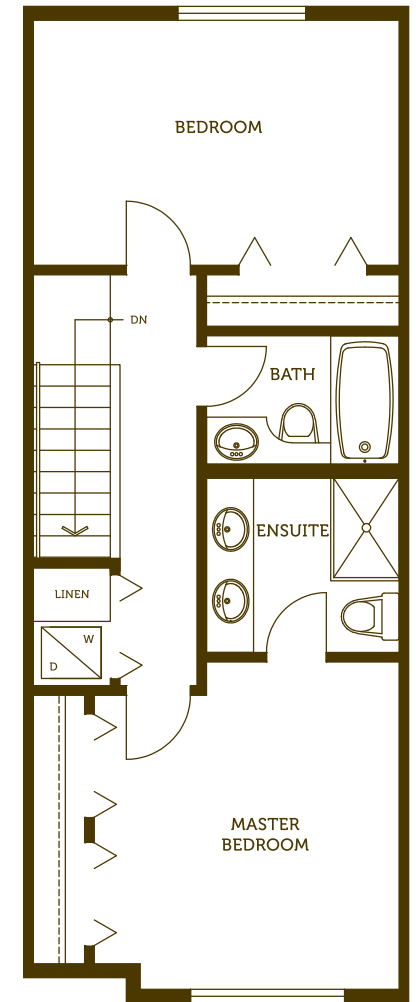

2 bedroom 2 bath | approx. 1,196 sq. ft.

lower

main

upper