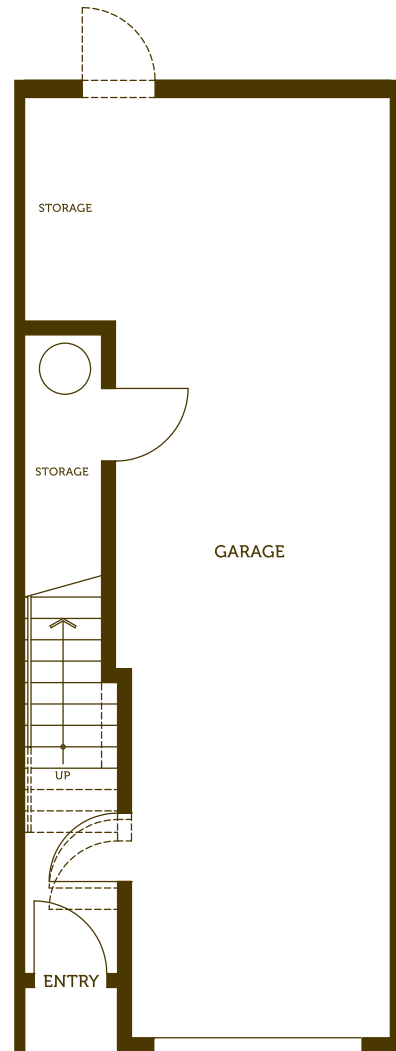

2 bedroom 2 bath | approx. 1,196 sq. ft.

lower

main

upper