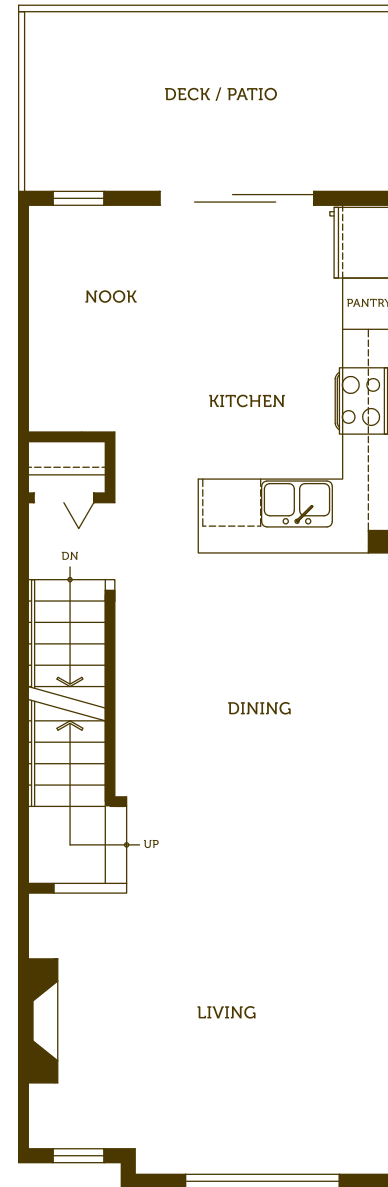

2 bedroom 2 bath | approx. 1,196 sq. ft.

lower

main

upper