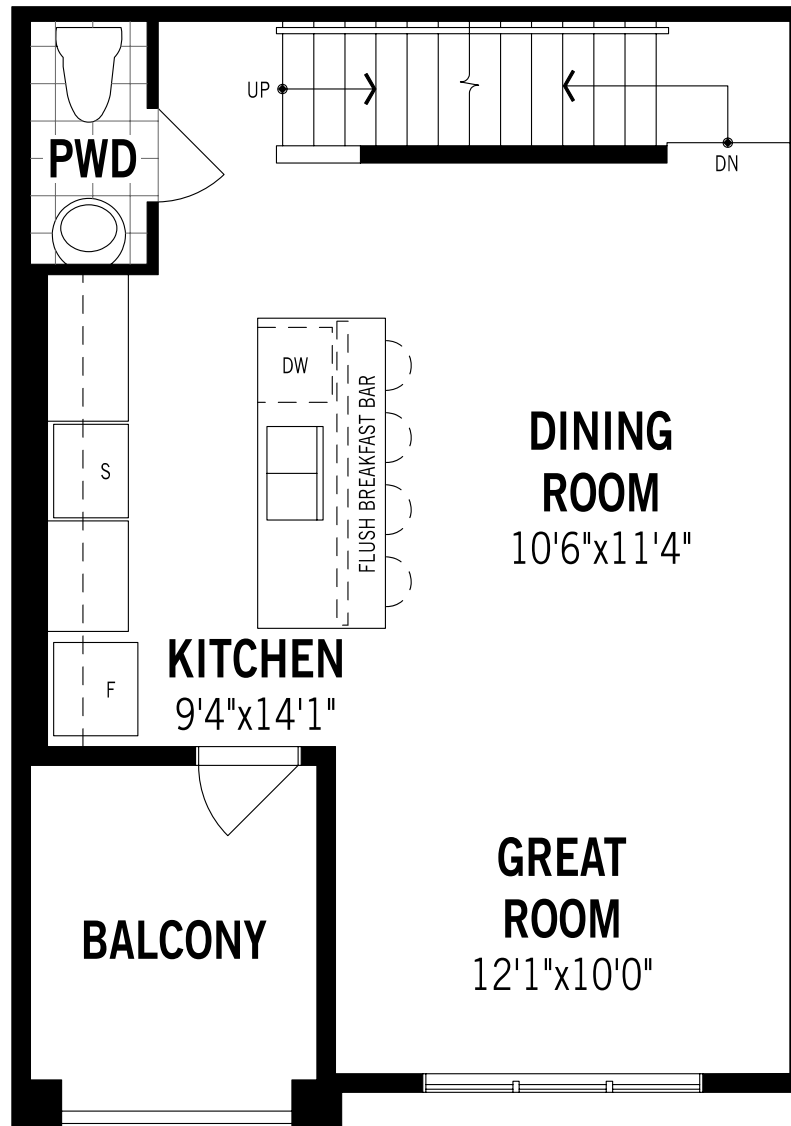

# Elara - Ground Floor

Unselected Options: Stop & Drop

Printed on 11/7/22

Note: Actual usable floor space may vary from the stated floor area. Plans and elevations are artist's renderings and may contain options which are not standard on all models. Mattamy Homes reserves the right to make changes to these floorplans, specifications, dimensions and elevations without prior notice and without compensation. Stated dimensions and square footages are approximate and should not be used as representation of the home's usable floor space or actual size. Any square footage of a single family home or a multi-family home that is stated herein is approximate only, may vary from time to time, and remains subject to change without notice or compensation.

# Elara - Main Floor

Unselected Options: Electric Fireplace

Printed on 11/7/22

Note: Actual usable floor space may vary from the stated floor area. Plans and elevations are artist's renderings and may contain options which are not standard on all models. Mattamy Homes reserves the right to make changes to these floorplans, specifications, dimensions and elevations without prior notice and without compensation. Stated dimensions and square footages are approximate and should not be used as representation of the home's usable floor space or actual size. Any square footage of a single family home or a multi-family home that is stated herein is approximate only, may vary from time to time, and remains subject to change without notice or compensation.