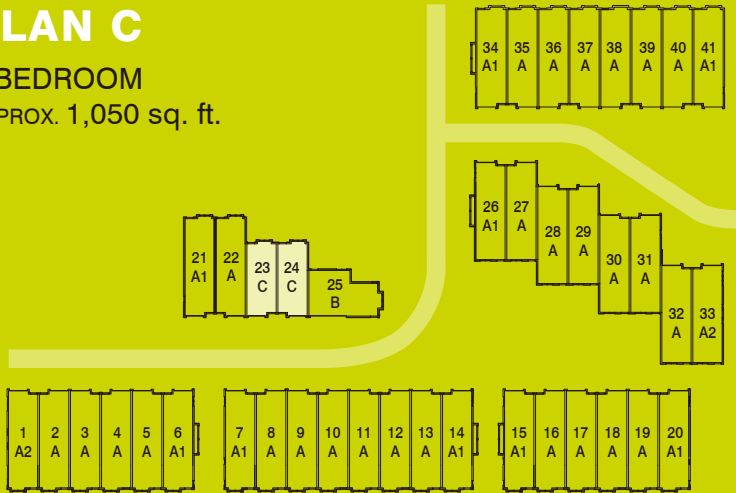

PLAN C

2 BEDROOM

APPROX. 1,050 sq. ft.

Wynwood

LOWER LEVEL

MAIN LEVEL

UPPER LEVEL

The builder reserves the right to make modifications and changes. E.&O.E. As there may be slight variances in each floorplan, please ask a sales associate for details.