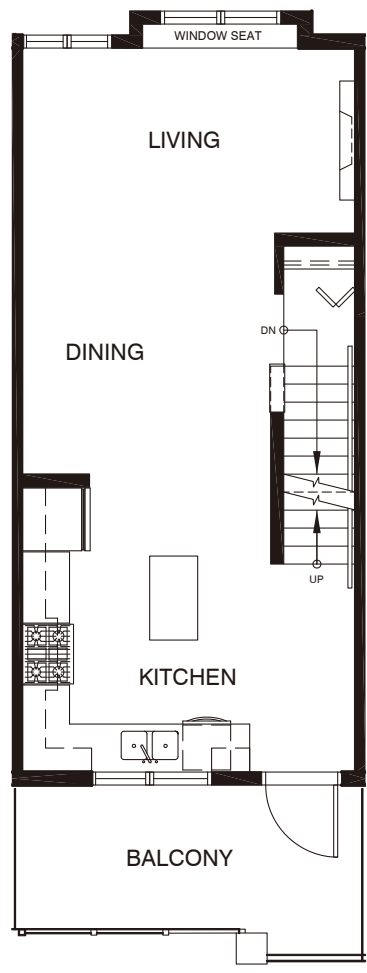

PLAN C

2 BEDROOM

APPROX. 1,050 sq. ft.

Wynwood

LOWER LEVEL

MAIN LEVEL

UPPER LEVEL

The builder reserves the right to make modifications and changes. E.&O.E. As there may be slight variances in each floorplan, please ask a sales associate for details.