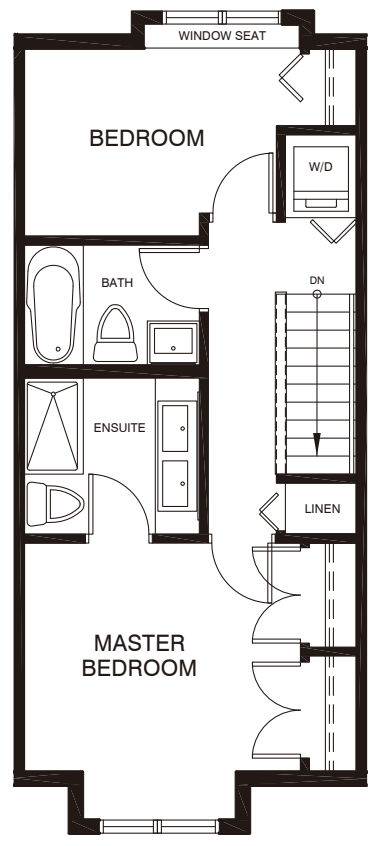

PLAN C

2 BEDROOM

APPROX. 1,050 sq. ft.

Wynwood

LOWER LEVEL

MAIN LEVEL

UPPER LEVEL

The builder reserves the right to make modifications and changes. E.&O.E. As there may be slight variances in each floorplan, please ask a sales associate for details.