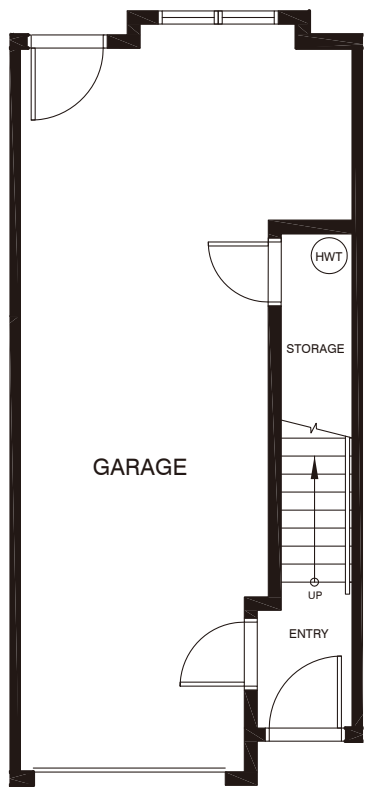

PLAN C

2 BEDROOM

APPROX. 1,050 sq. ft.

Wynwood

LOWER LEVEL

MAIN LEVEL

UPPER LEVEL

The builder reserves the right to make modifications and changes. E.&O.E. As there may be slight variances in each floorplan, please ask a sales associate for details.