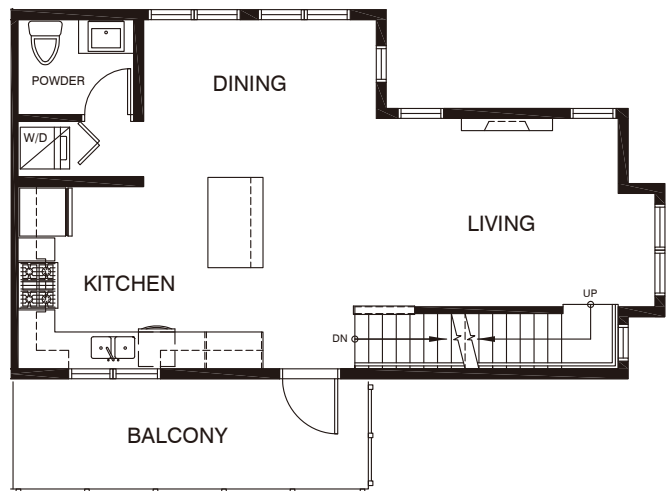

PLAN B

3 BEDROOM

APPROX. 1,475 sq. ft.

Wynwood

LOWER LEVEL

MAIN LEVEL

UPPER LEVEL