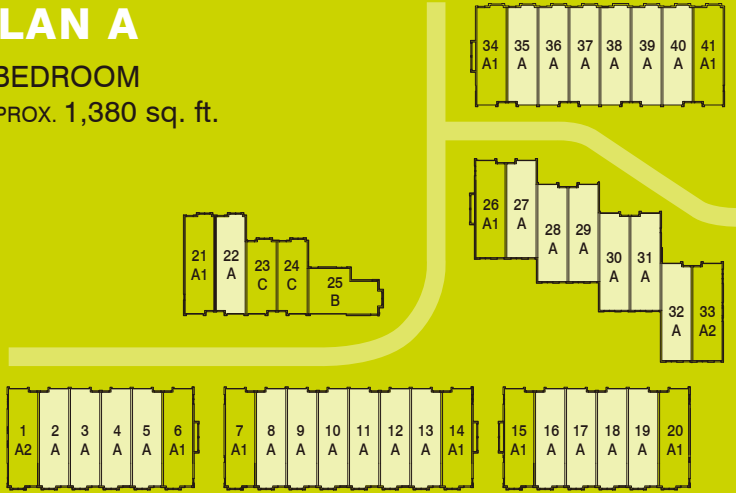

PLAN A

3 BEDROOM

APPROX. 1,380 sq. ft.

LOWER LEVEL

MAIN LEVEL

UPPER LEVEL