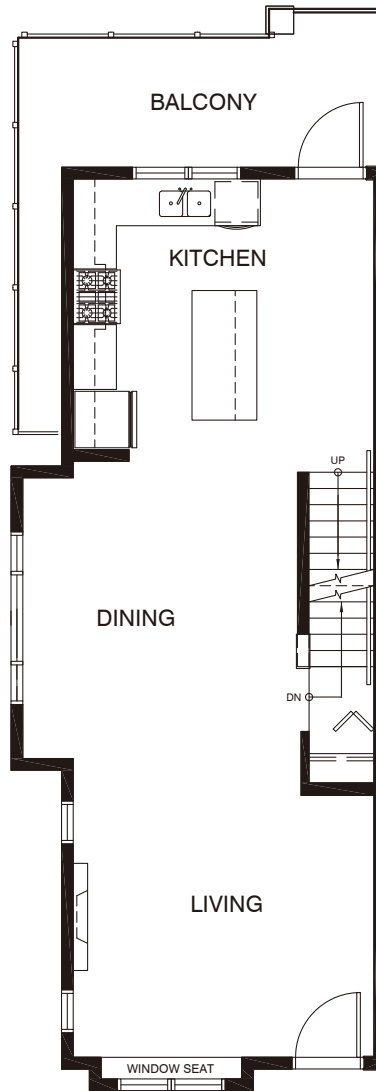

PLAN A2

3 BEDROOM

APPROX. 1,420 sq. ft.

LOWER LEVEL

MAIN LEVEL

UPPER LEVEL