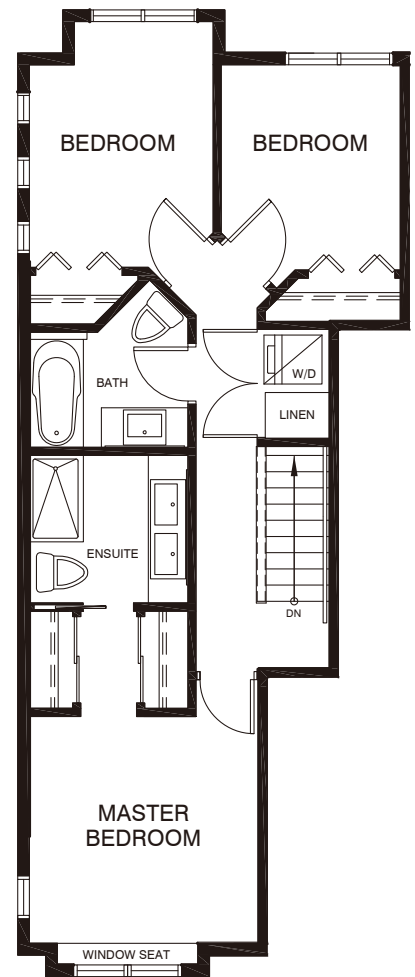

PLAN A2

3 BEDROOM

APPROX. 1,420 sq. ft.

LOWER LEVEL

MAIN LEVEL

UPPER LEVEL