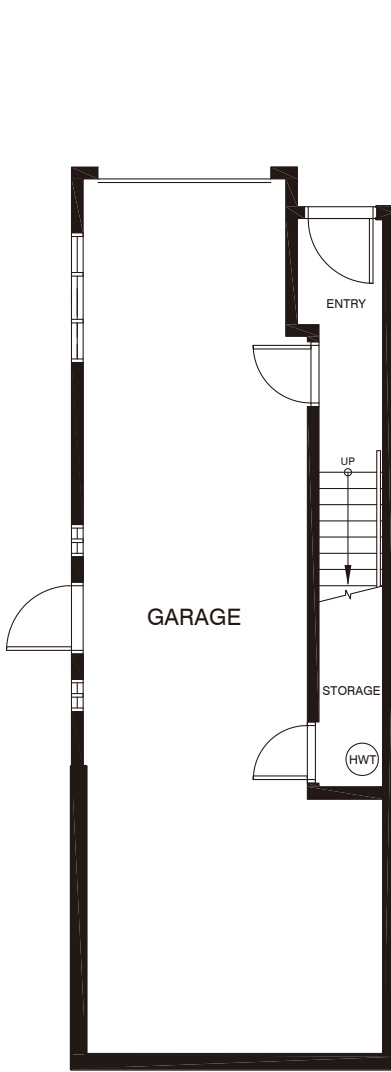

PLAN A2

3 BEDROOM

APPROX. 1,420 sq. ft.

LOWER LEVEL

MAIN LEVEL

UPPER LEVEL