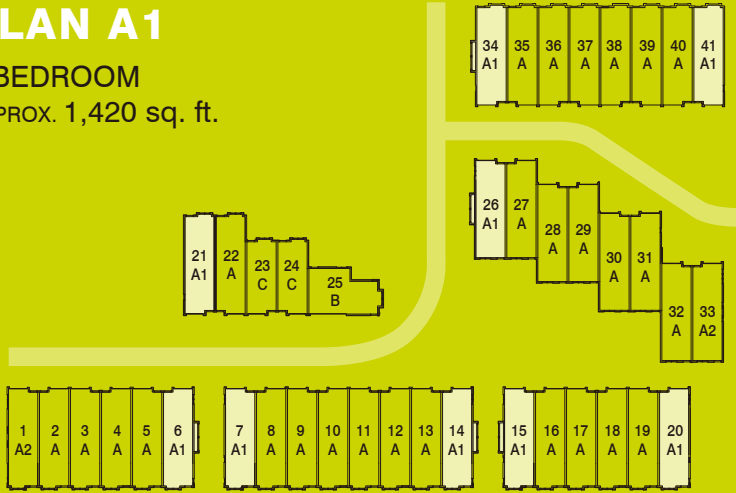

PLAN A1

3 BEDROOM

APPROX. 1,420 sq. ft.

LOWER LEVEL

MAIN LEVEL

UPPER LEVEL