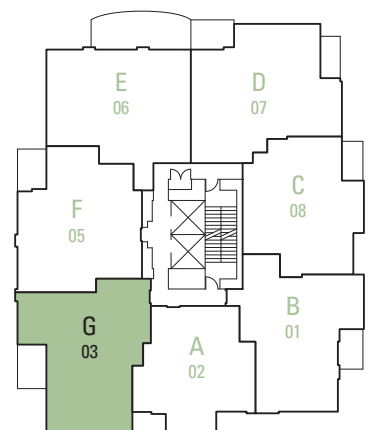

# PLAN G

2 bedroom, 2 bathroom ■ Approx. 930 sq.ft.

FLOORS 7 – 30