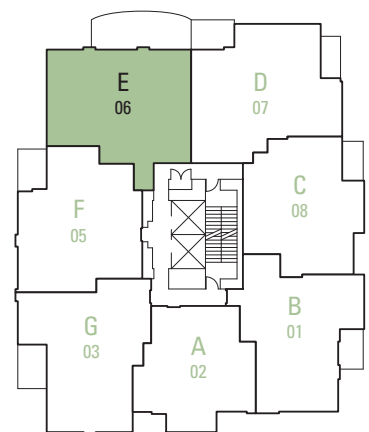

# PLAN E

2 bedroom, 2 bathroom ■ Approx. 972 sq.ft.

FLOORS 7 – 30