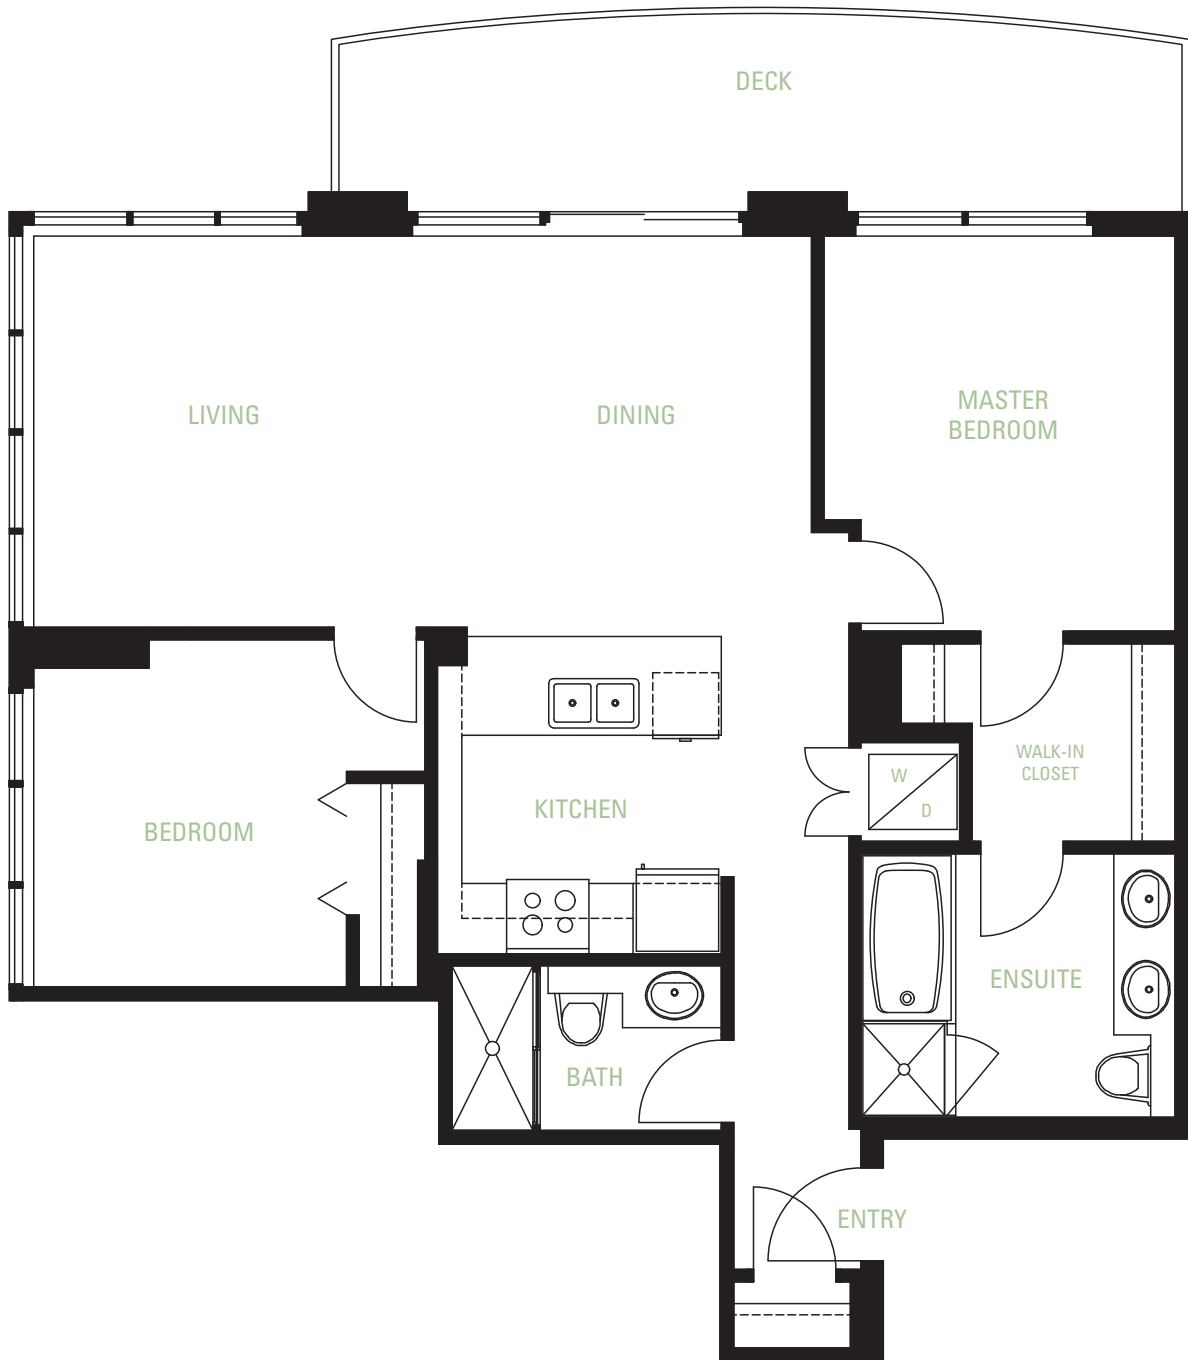

# PLAN E

2 bedroom, 2 bathroom ■ Approx. 972 sq.ft.

FLOORS 7 – 30