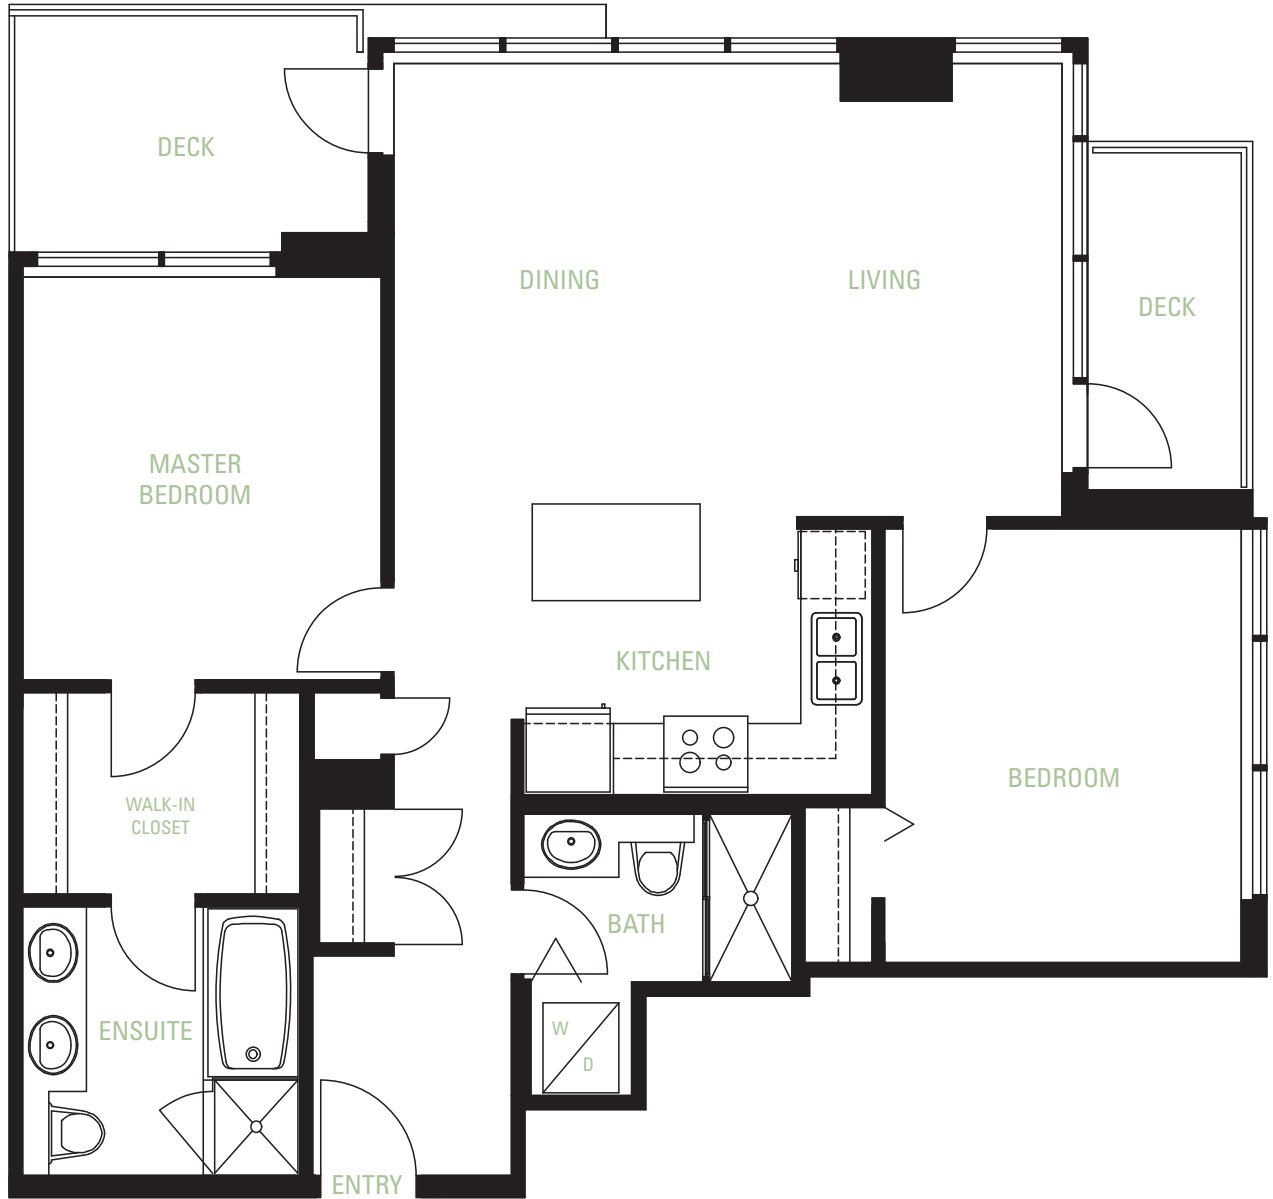

PLAN D

2 bedroom, 2 bathroom ■ Approx. 1,002 sq.ft.

FLOORS 7 – 30