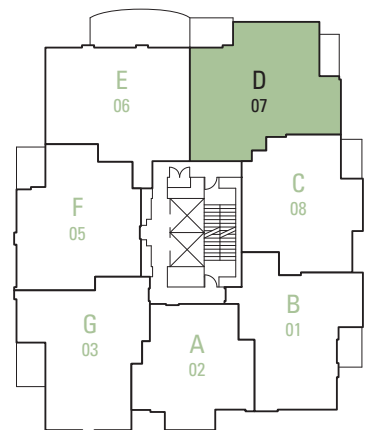

PLAN D

2 bedroom, 2 bathroom ■ Approx. 1,002 sq.ft.

FLOORS 7 – 30