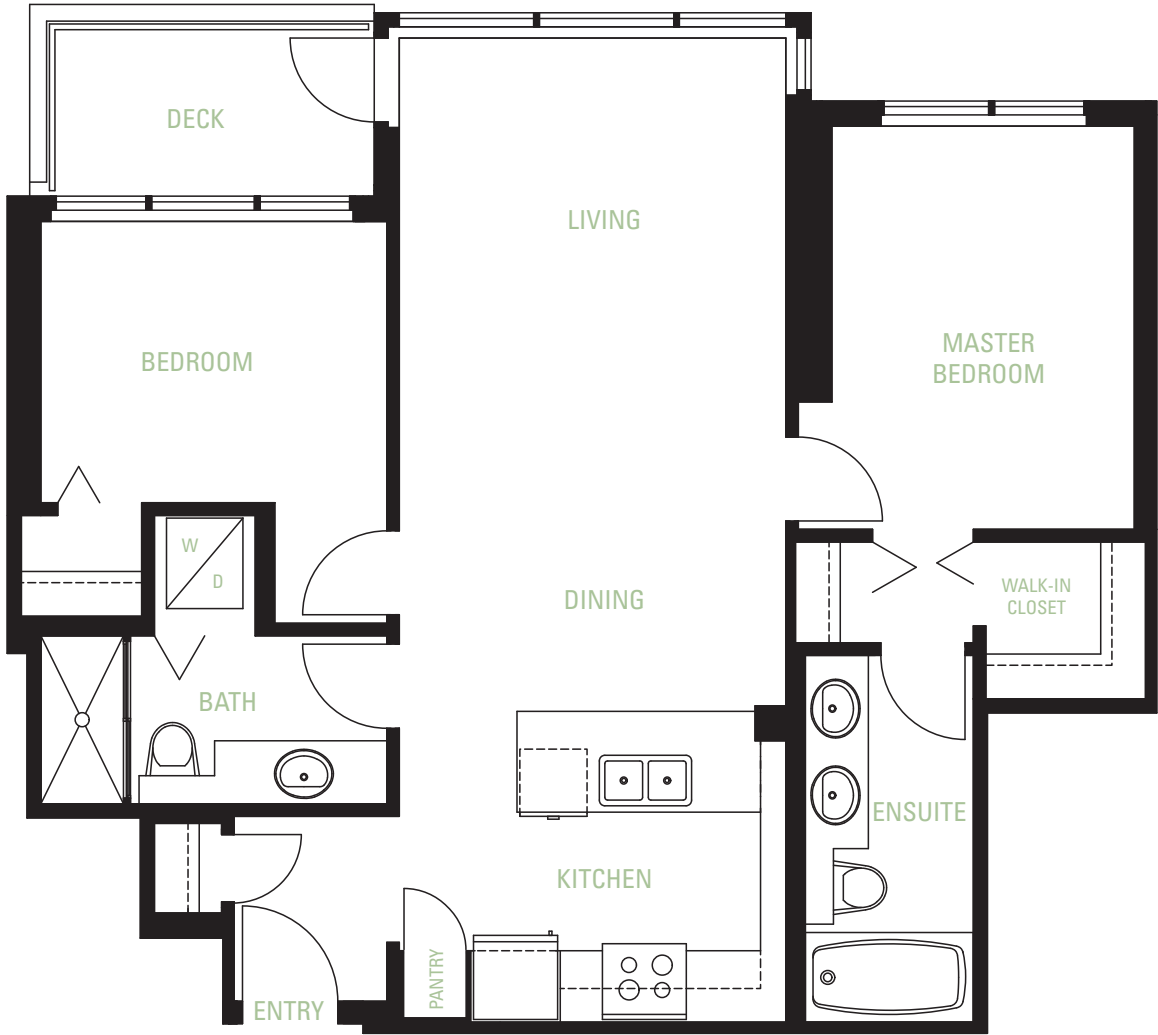

PLAN C

2 bedroom, 2 bathroom ■ Approx. 872 sq.ft.

FLOORS 7 – 30