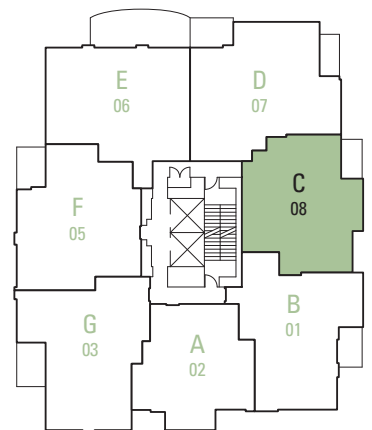

PLAN C

2 bedroom, 2 bathroom ■ Approx. 872 sq.ft.

FLOORS 7 – 30