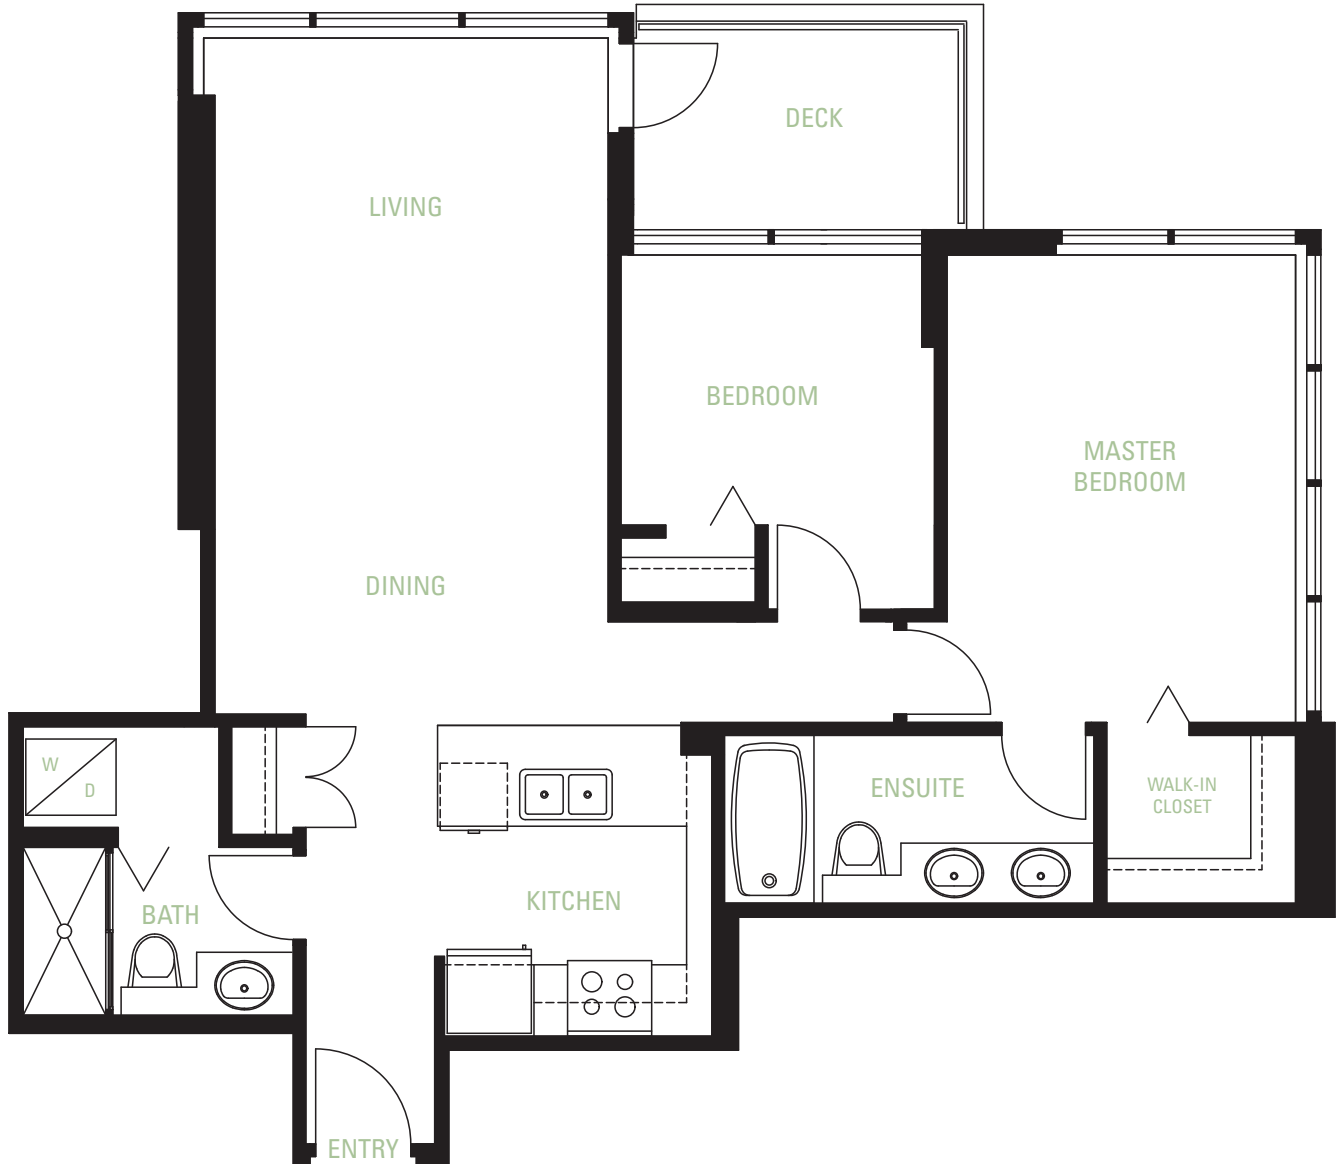

PLAN B

2 bedroom, 2 bathroom ■ Approx. 898 sq.ft.

FLOORS 7 – 30