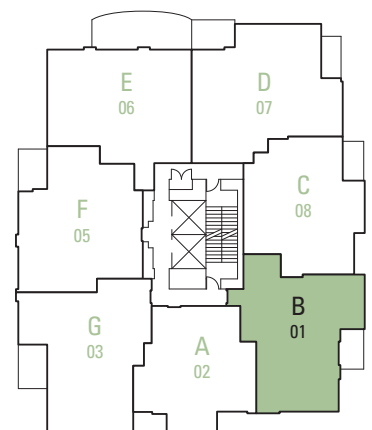

PLAN B

2 bedroom, 2 bathroom ■ Approx. 898 sq.ft.

FLOORS 7 – 30