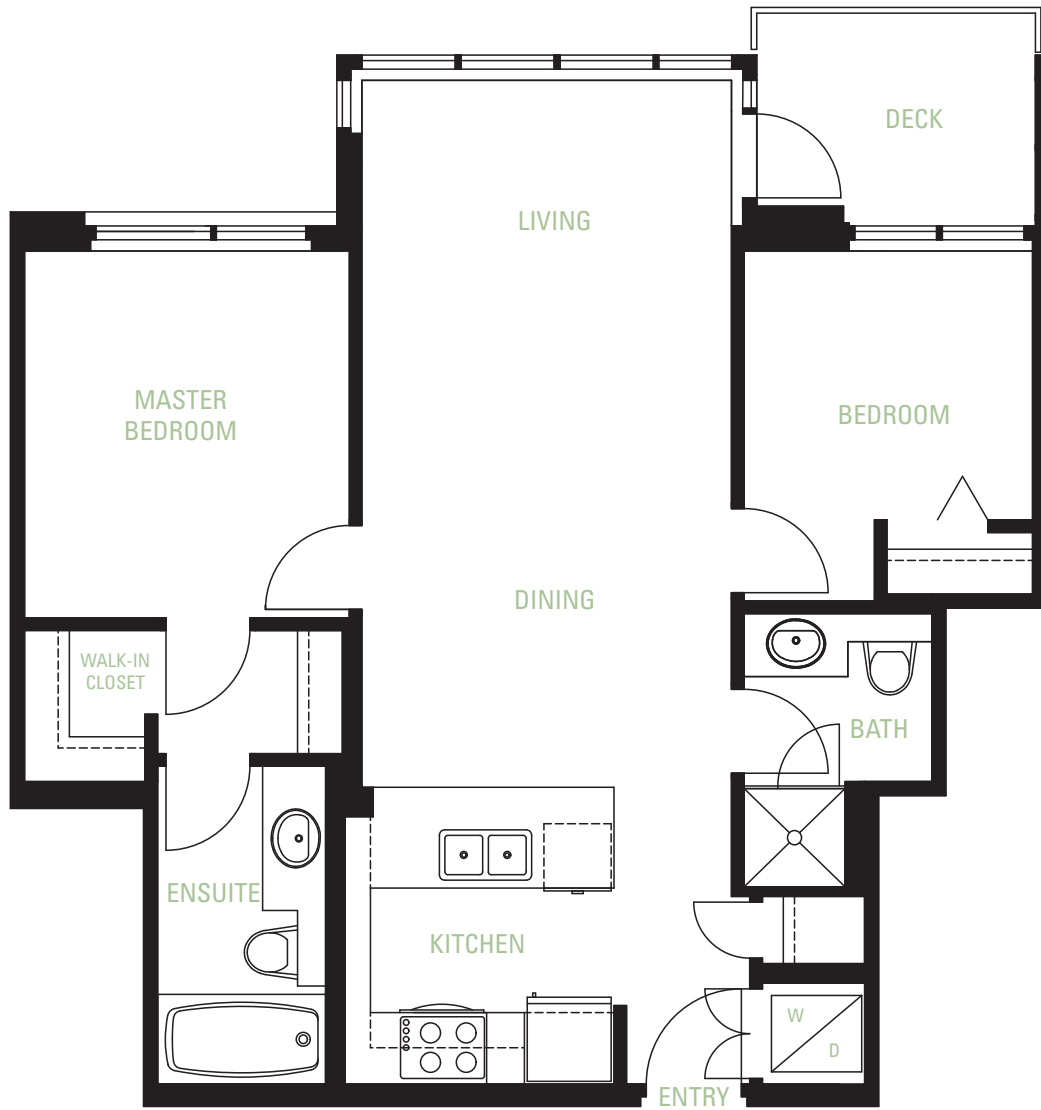

PLAN A

2 bedroom, 2 bathroom ■ Approx. 758 sq.ft.

FLOORS 7 – 30