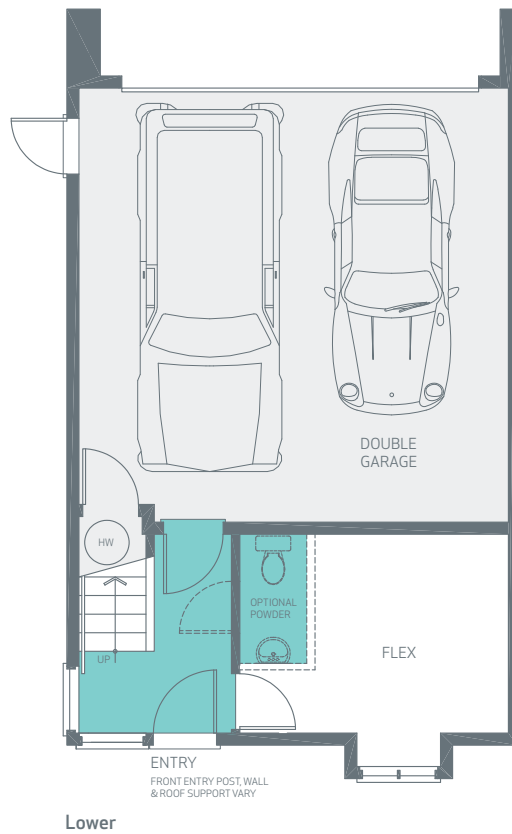

Eclipse

UNIT B1-3 BEDROOM + FLEX
 OPTIONAL POWDER ON LOWER
 1495 SF

□ CARPET □ LAMINATE ■ TILE