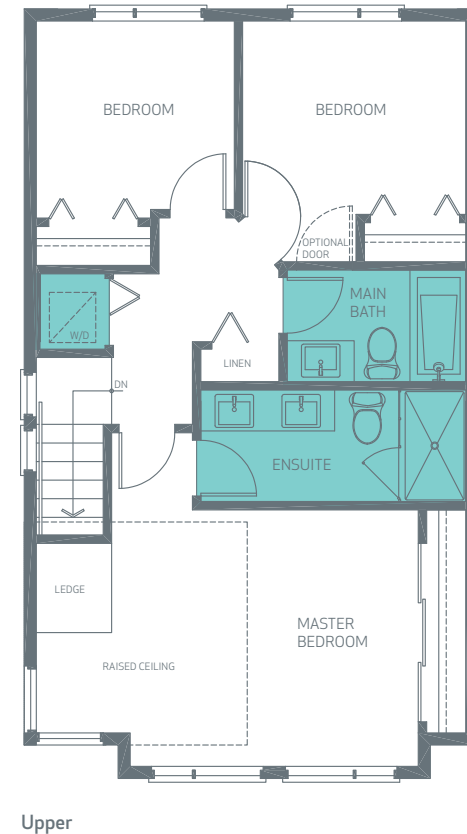

Eclipse

UNIT B1-3 BEDROOM + FLEX
 OPTIONAL POWDER ON LOWER
 1495 SF

□ CARPET □ LAMINATE ■ TILE