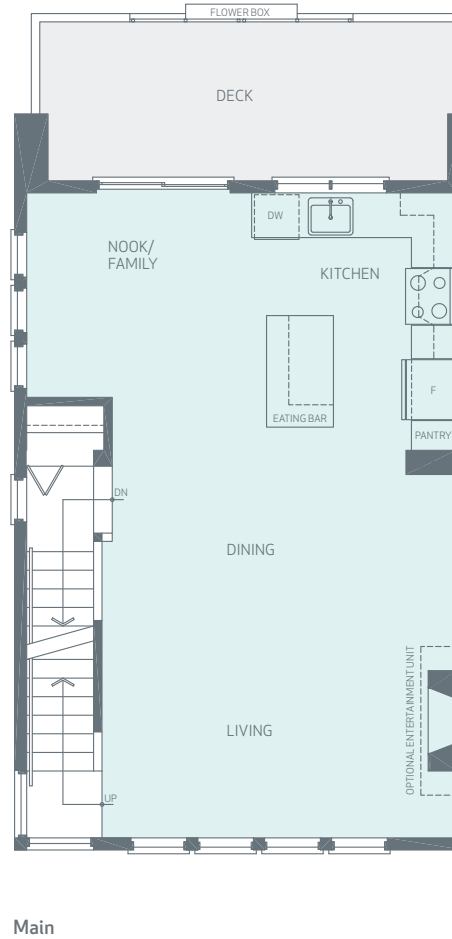

Eclipse

UNIT B1-3 BEDROOM + FLEX
 OPTIONAL POWDER ON LOWER
 1495 SF

□ CARPET □ LAMINATE ■ TILE