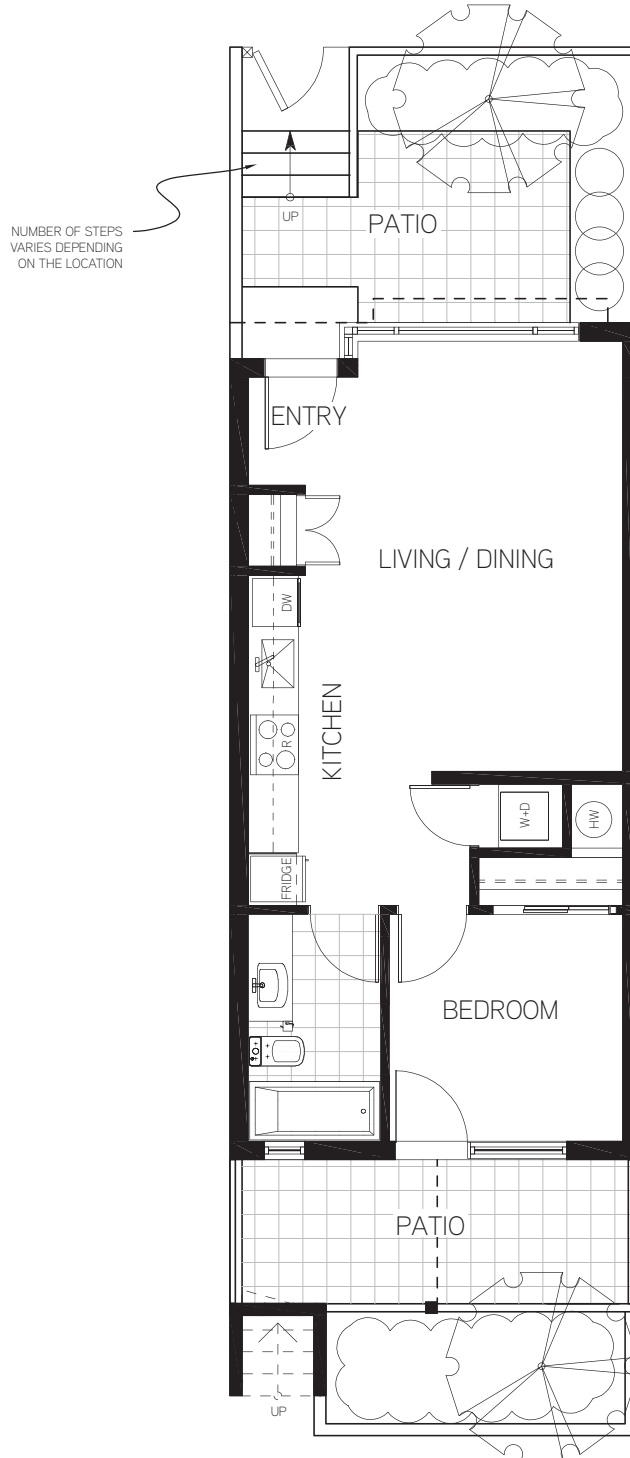

Sample Garden Home

1 bed 1 bath

interior 576 sf
 exterior 361 sf
 total 937 sf

lilibet
 HOMES AT QUEEN ELIZABETH PARK

BROUGHT TO YOU BY

The developer makes no representations or warranties and reserves the right to make changes and modifications to the information contained herein. Any information contained herein including, without limitation, maps, views, photography, development model and digital renderings of architecture and interiors are for illustration purposes only and may not be relied upon. Floorplans, layouts and finishes are subject to change. This is not an offering for sale. Only such offering can be made by way of Disclosure Statement E.&O.E. Virani Real Estate Advisors is a division of Virani Holdings Ltd.