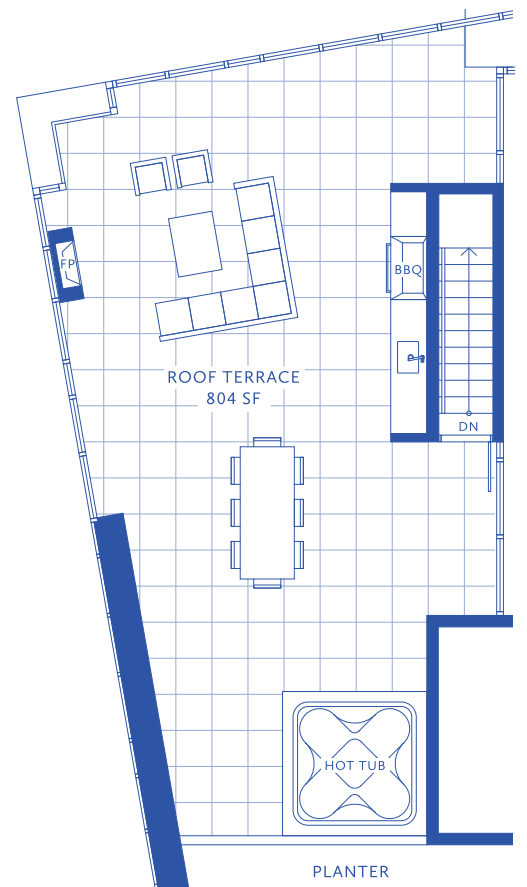

PH 3

soleil

WHITE ROCK LIVING

2 Bed + Family, 2 Bath

Interior 1,655 SQ FT

Exterior 1,283 SQ FT

PENTHOUSE LEVEL

MOUNTAINS

WATER

NORTH BLUFF RD

PENTHOUSE LEVEL

ROOF TERRACE LEVEL