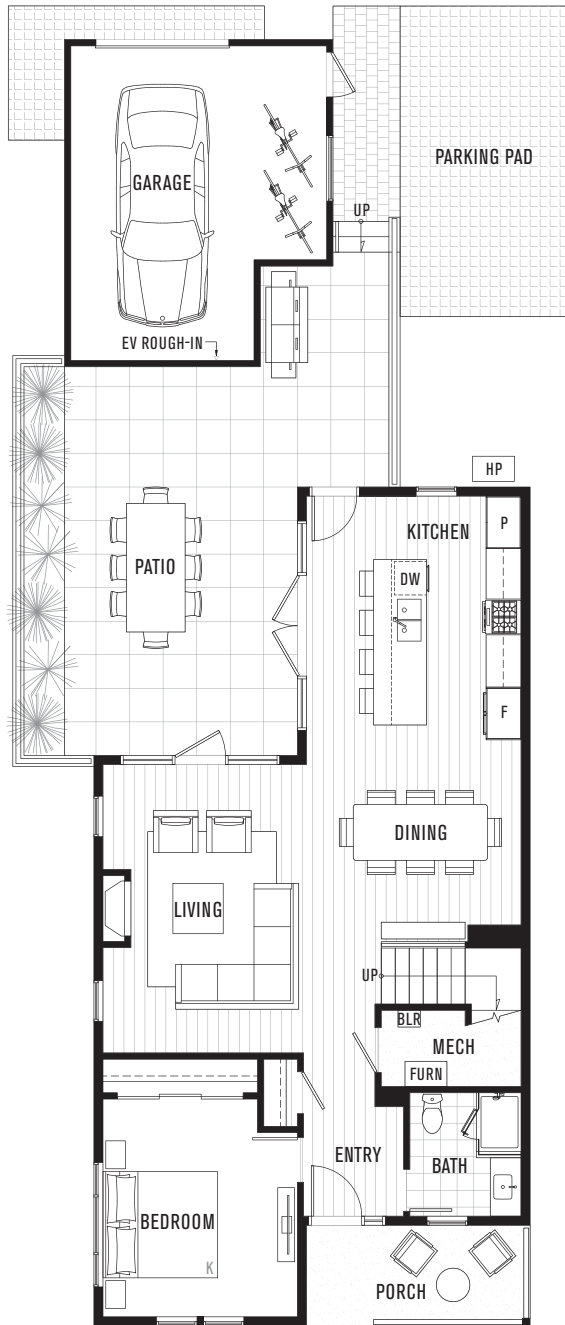

RIDGE LANE ESTATE COTTAGES

LOT 10 · 4 BEDROOM + 3 BATHROOM

INTERIOR	2,065 SF
GARAGE	286 SF
LOT SIZE	3,197 SF

FRONT ELEVATION

BACK ELEVATION

MAIN LEVEL

UPPER LEVEL