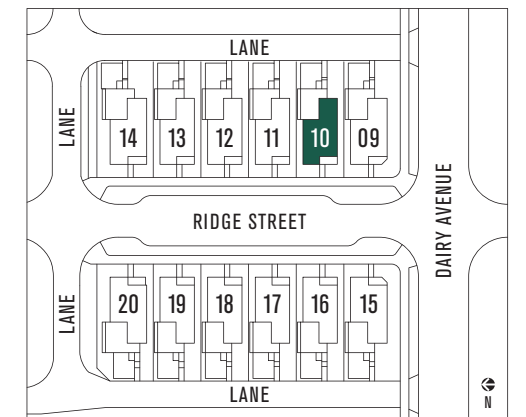

RIDGE LANE ESTATE COTTAGES

LOT 10 · 4 BEDROOM + 3 BATHROOM

INTERIOR	2,065 SF
GARAGE	286 SF
LOT SIZE	3,197 SF

FRONT ELEVATION

BACK ELEVATION

MAIN LEVEL

UPPER LEVEL