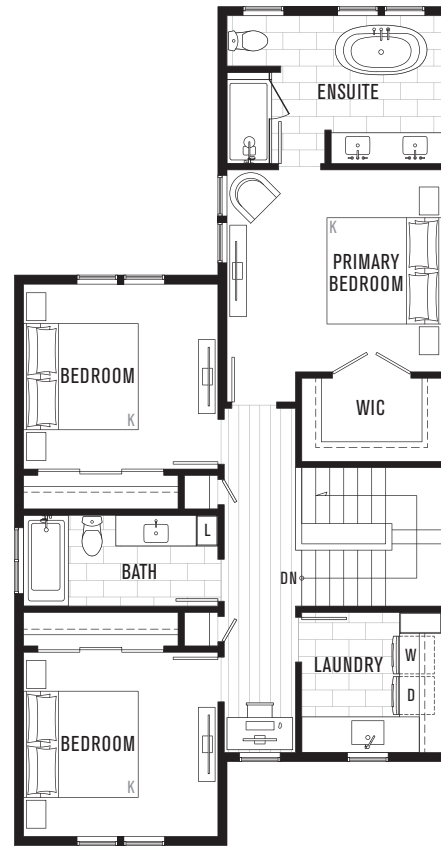

RIDGE LANE ESTATE COTTAGES

LOT 10 · 4 BEDROOM + 3 BATHROOM

INTERIOR	2,065 SF
GARAGE	286 SF
LOT SIZE	3,197 SF

FRONT ELEVATION

BACK ELEVATION

MAIN LEVEL

UPPER LEVEL