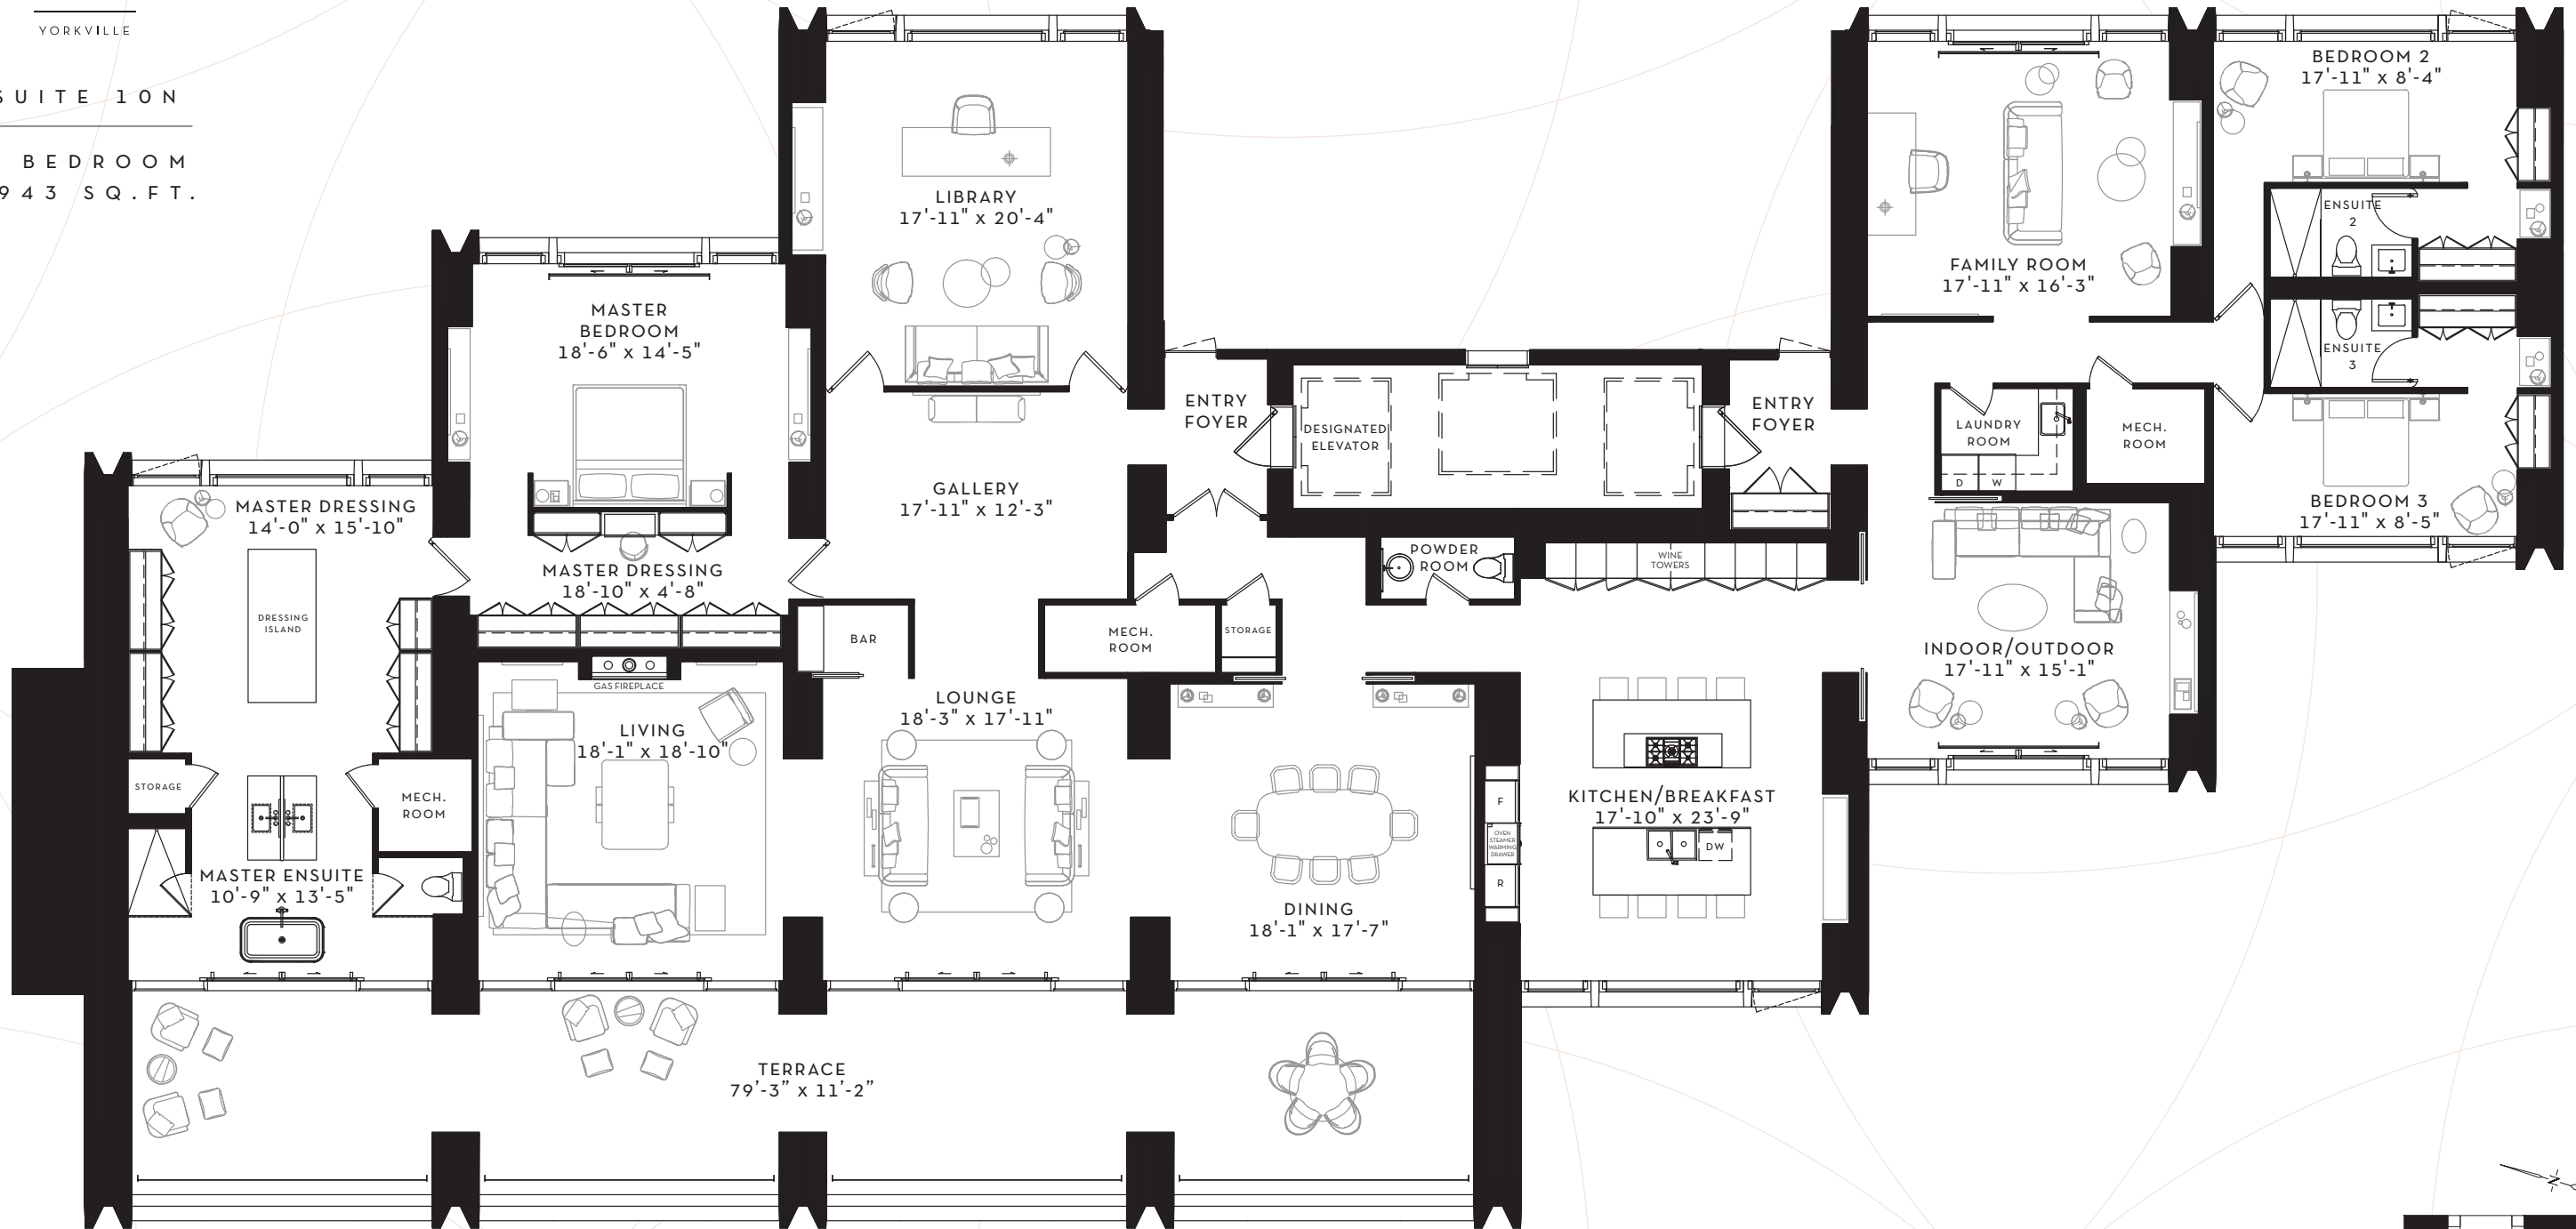

SCOLLARD

YORKVILLE

SUITE 10N

3 BEDROOM
5943 SQ. FT.

FLOOR 10
5943 SQ. FT.