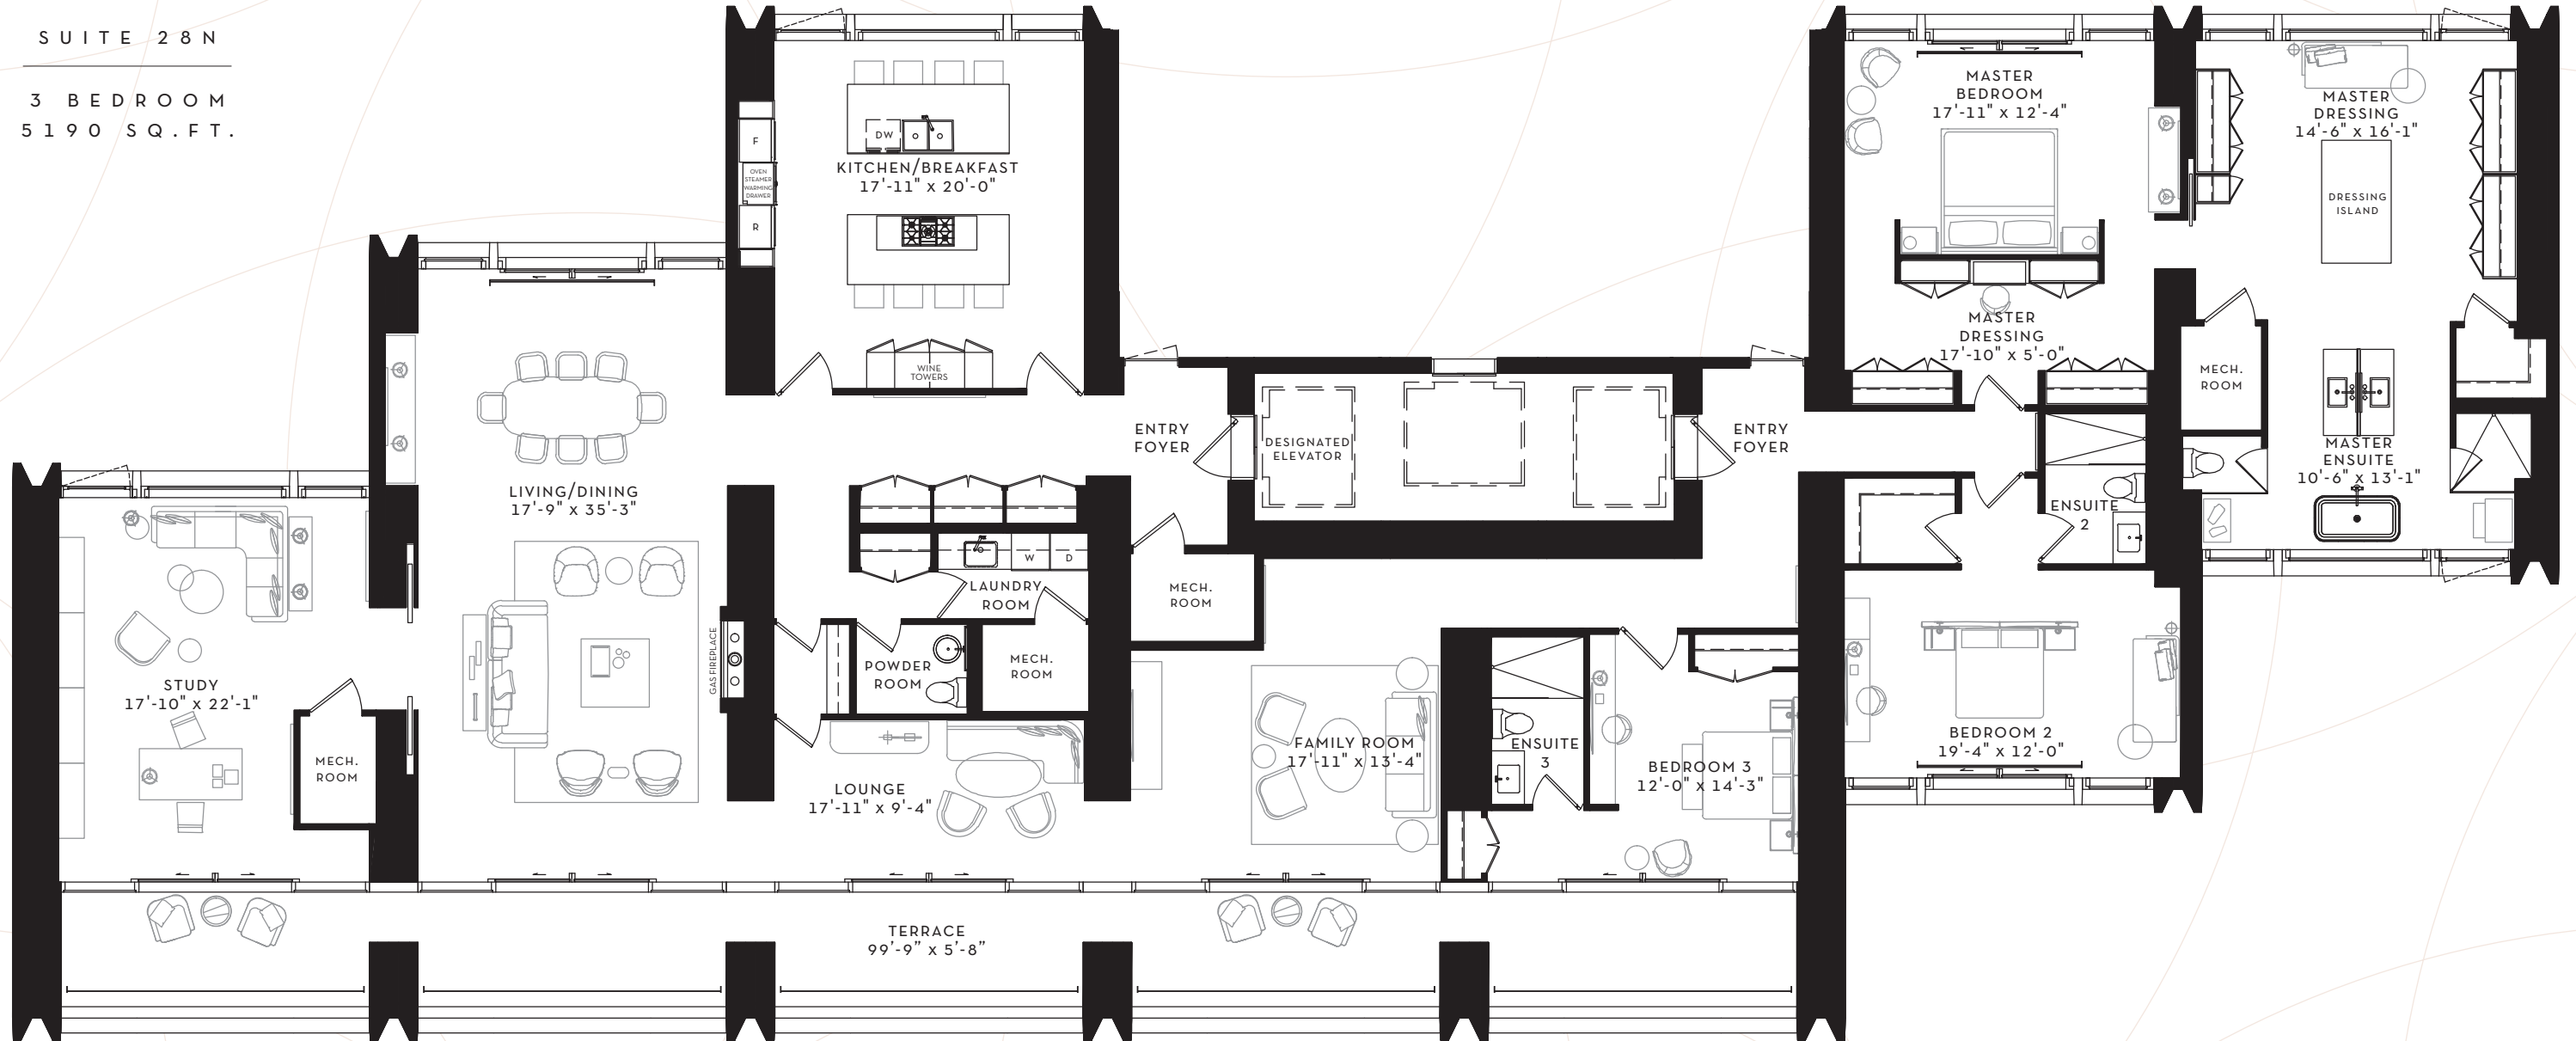

SCOLLARD

YORKVILLE

SUITE 28N

3 BEDROOM  
5190 SQ. FT.

FLOOR 28  
5190 SQ. FT.