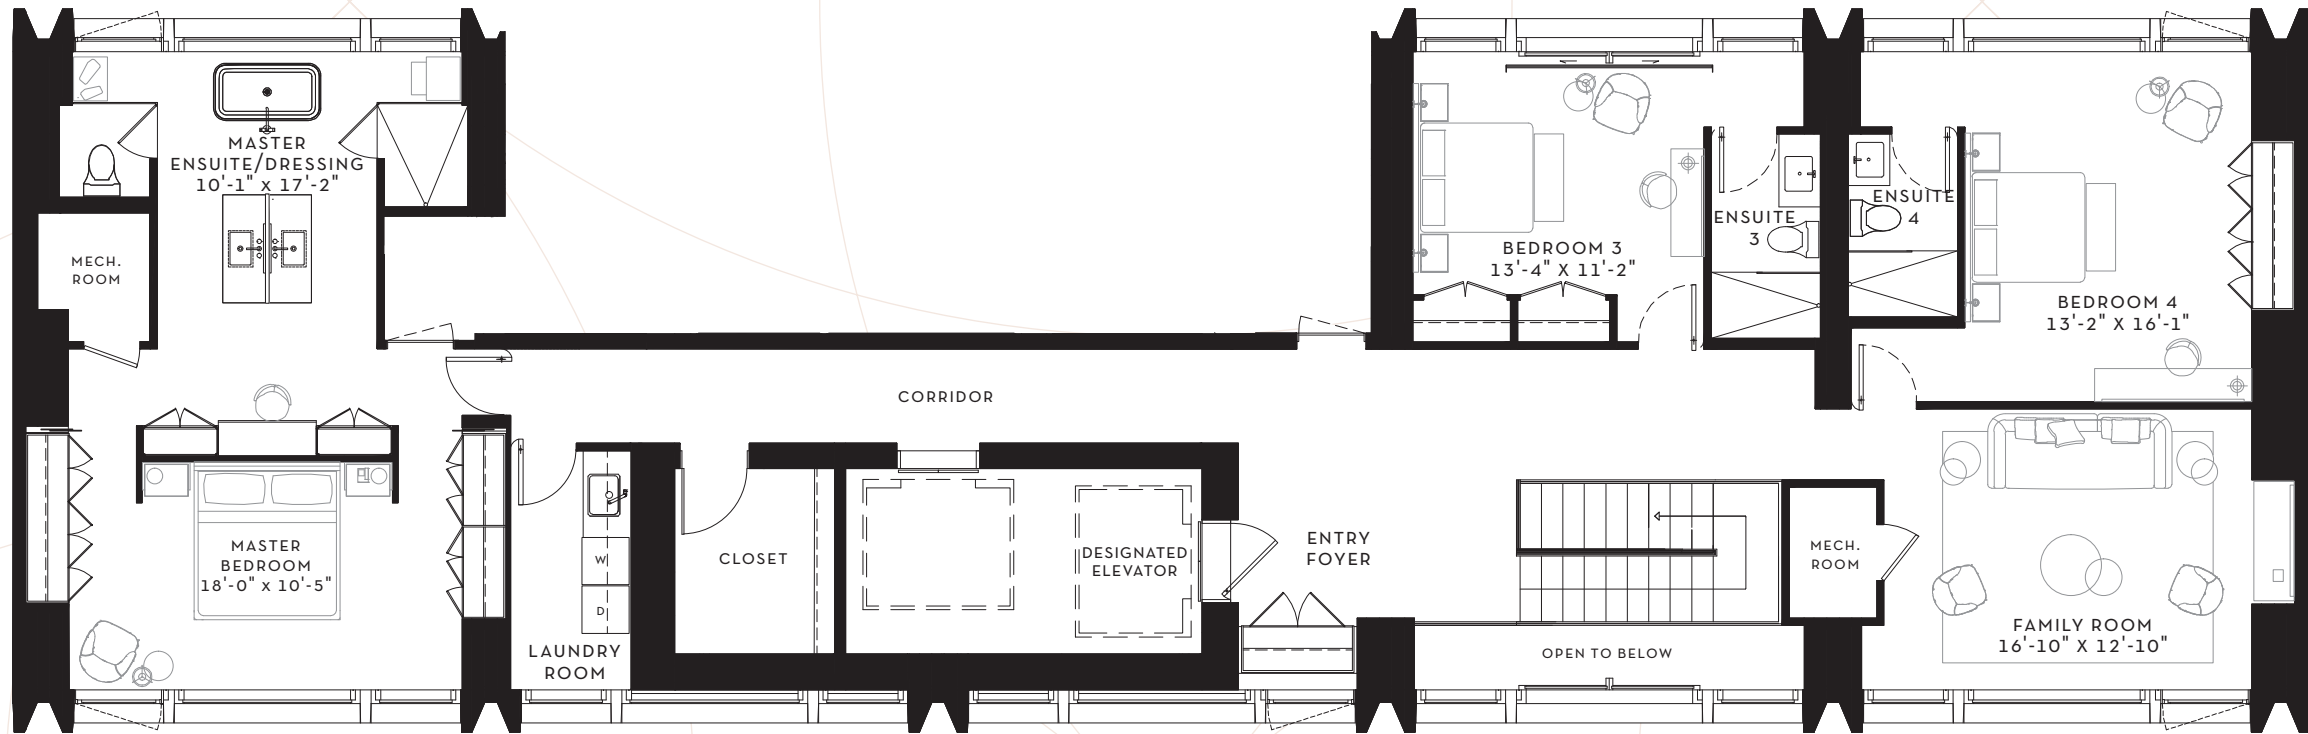

SCOLLARD

YORKVILLE

SUITE 39S
OPTION 2

4 BEDROOM
4881 SQ. FT.

FLOOR 39-40
4881 SQ. FT.