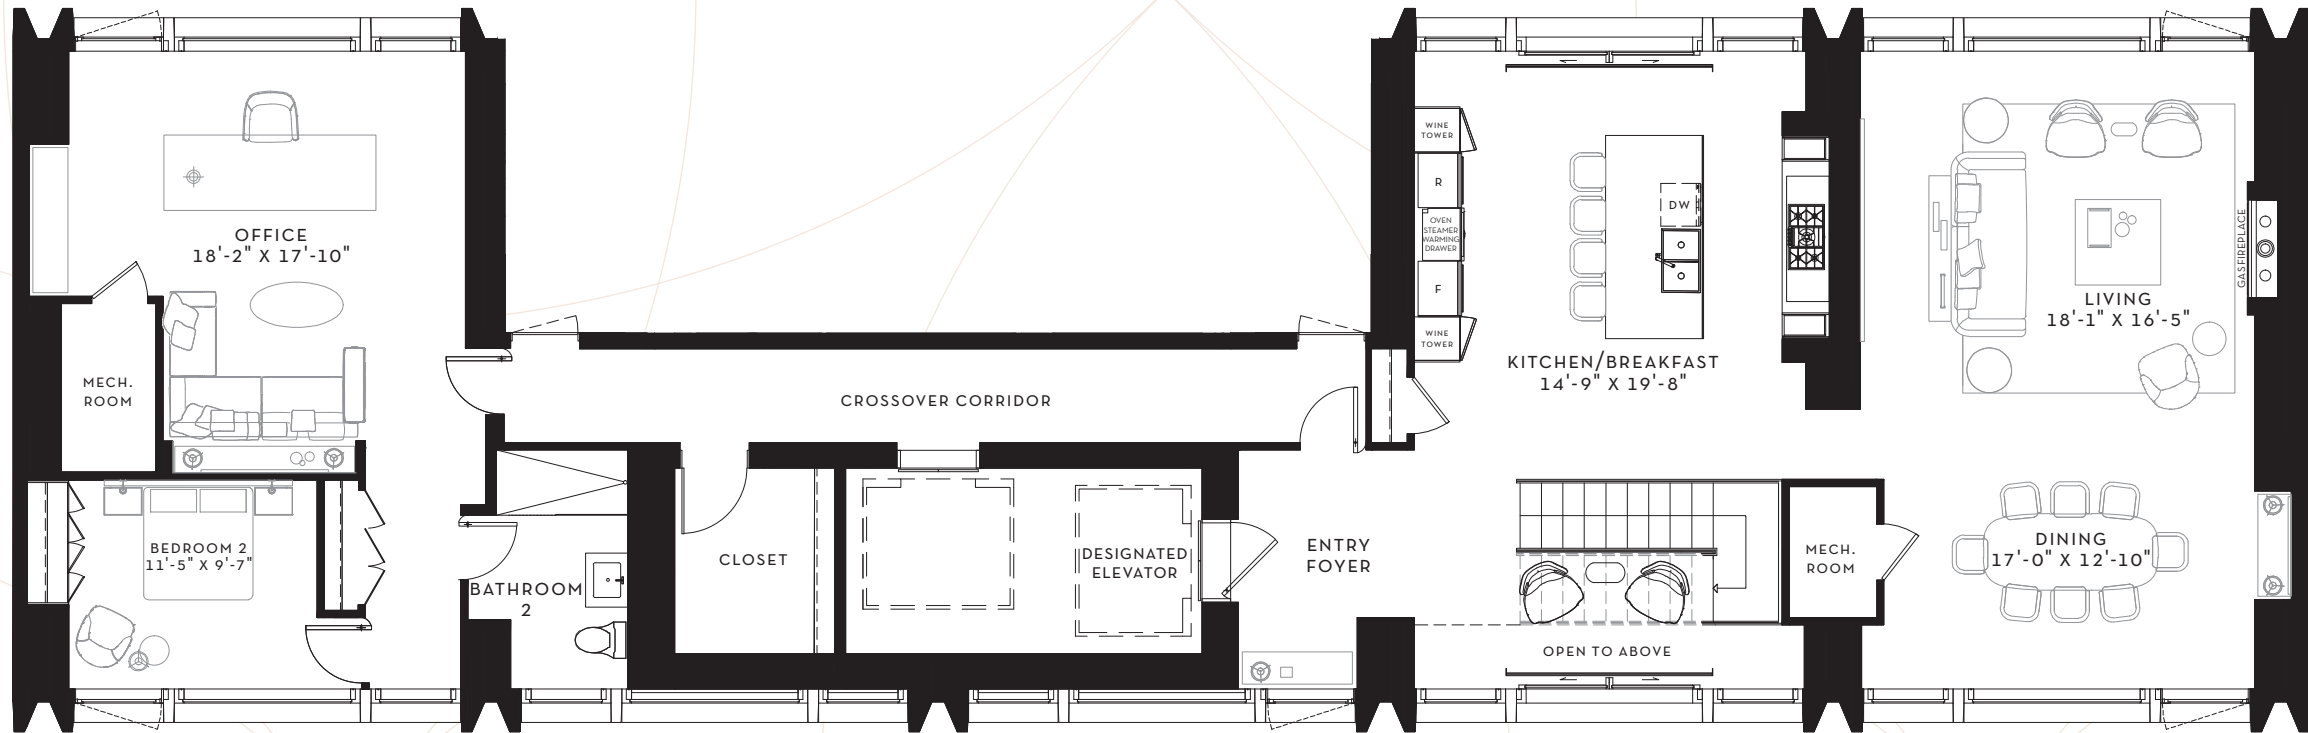

SCOLLARD

YORKVILLE

SUITE 39S
OPTION 2

4 BEDROOM
4881 SQ. FT.

FLOOR 39-40
4881 SQ. FT.