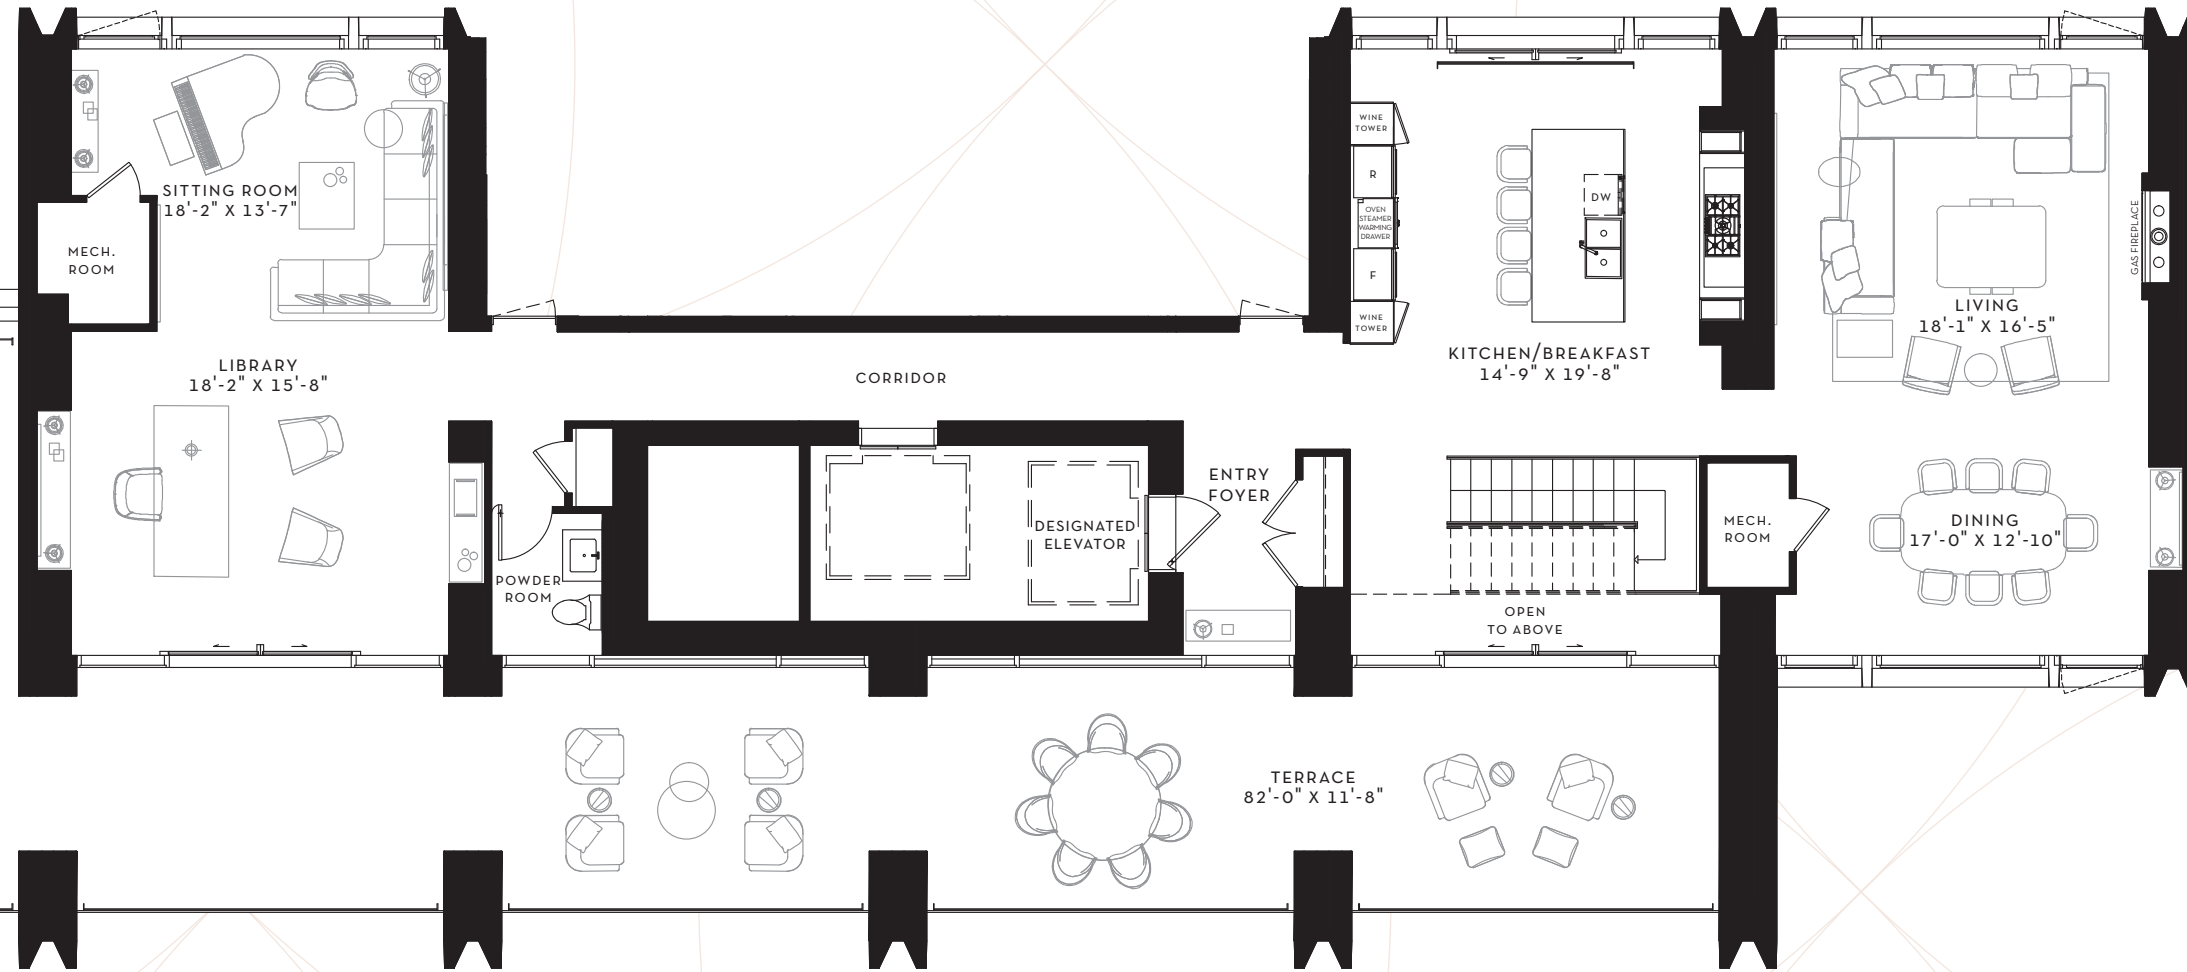

SCOLLARD

YORKVILLE

SUITE
36S

3 BEDROOM
4826 SQ. FT.

FLOOR 36-37
4826 SQ. FT.