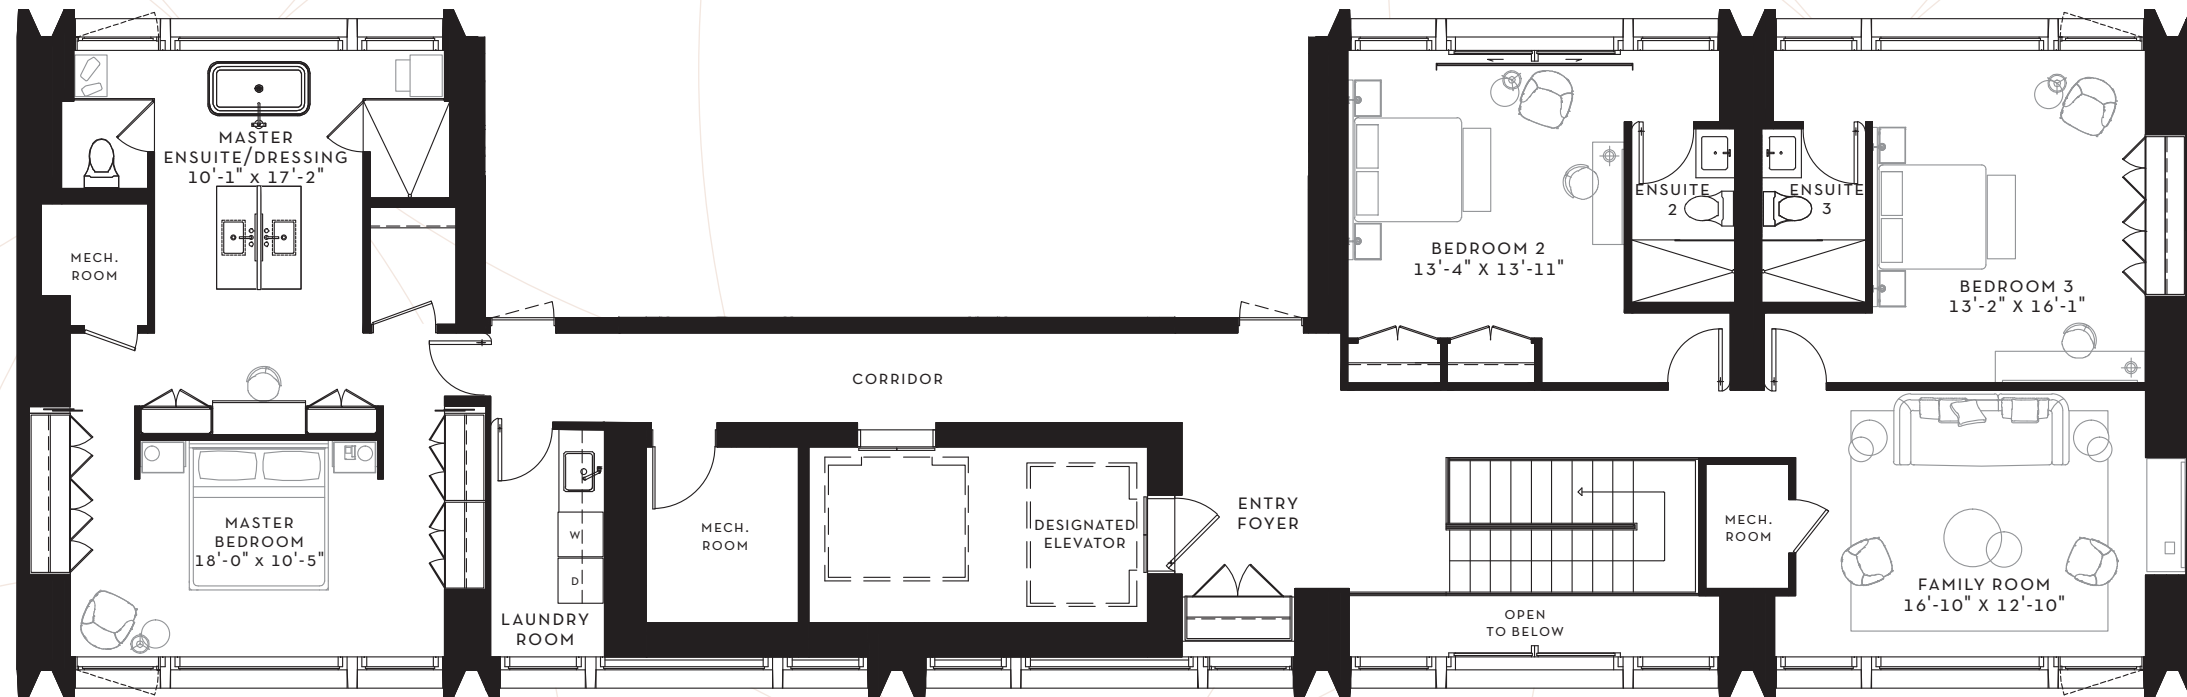

SCOLLARD

YORKVILLE

SUITE
36S

3 BEDROOM
4826 SQ. FT.

FLOOR 36-37
4826 SQ. FT.