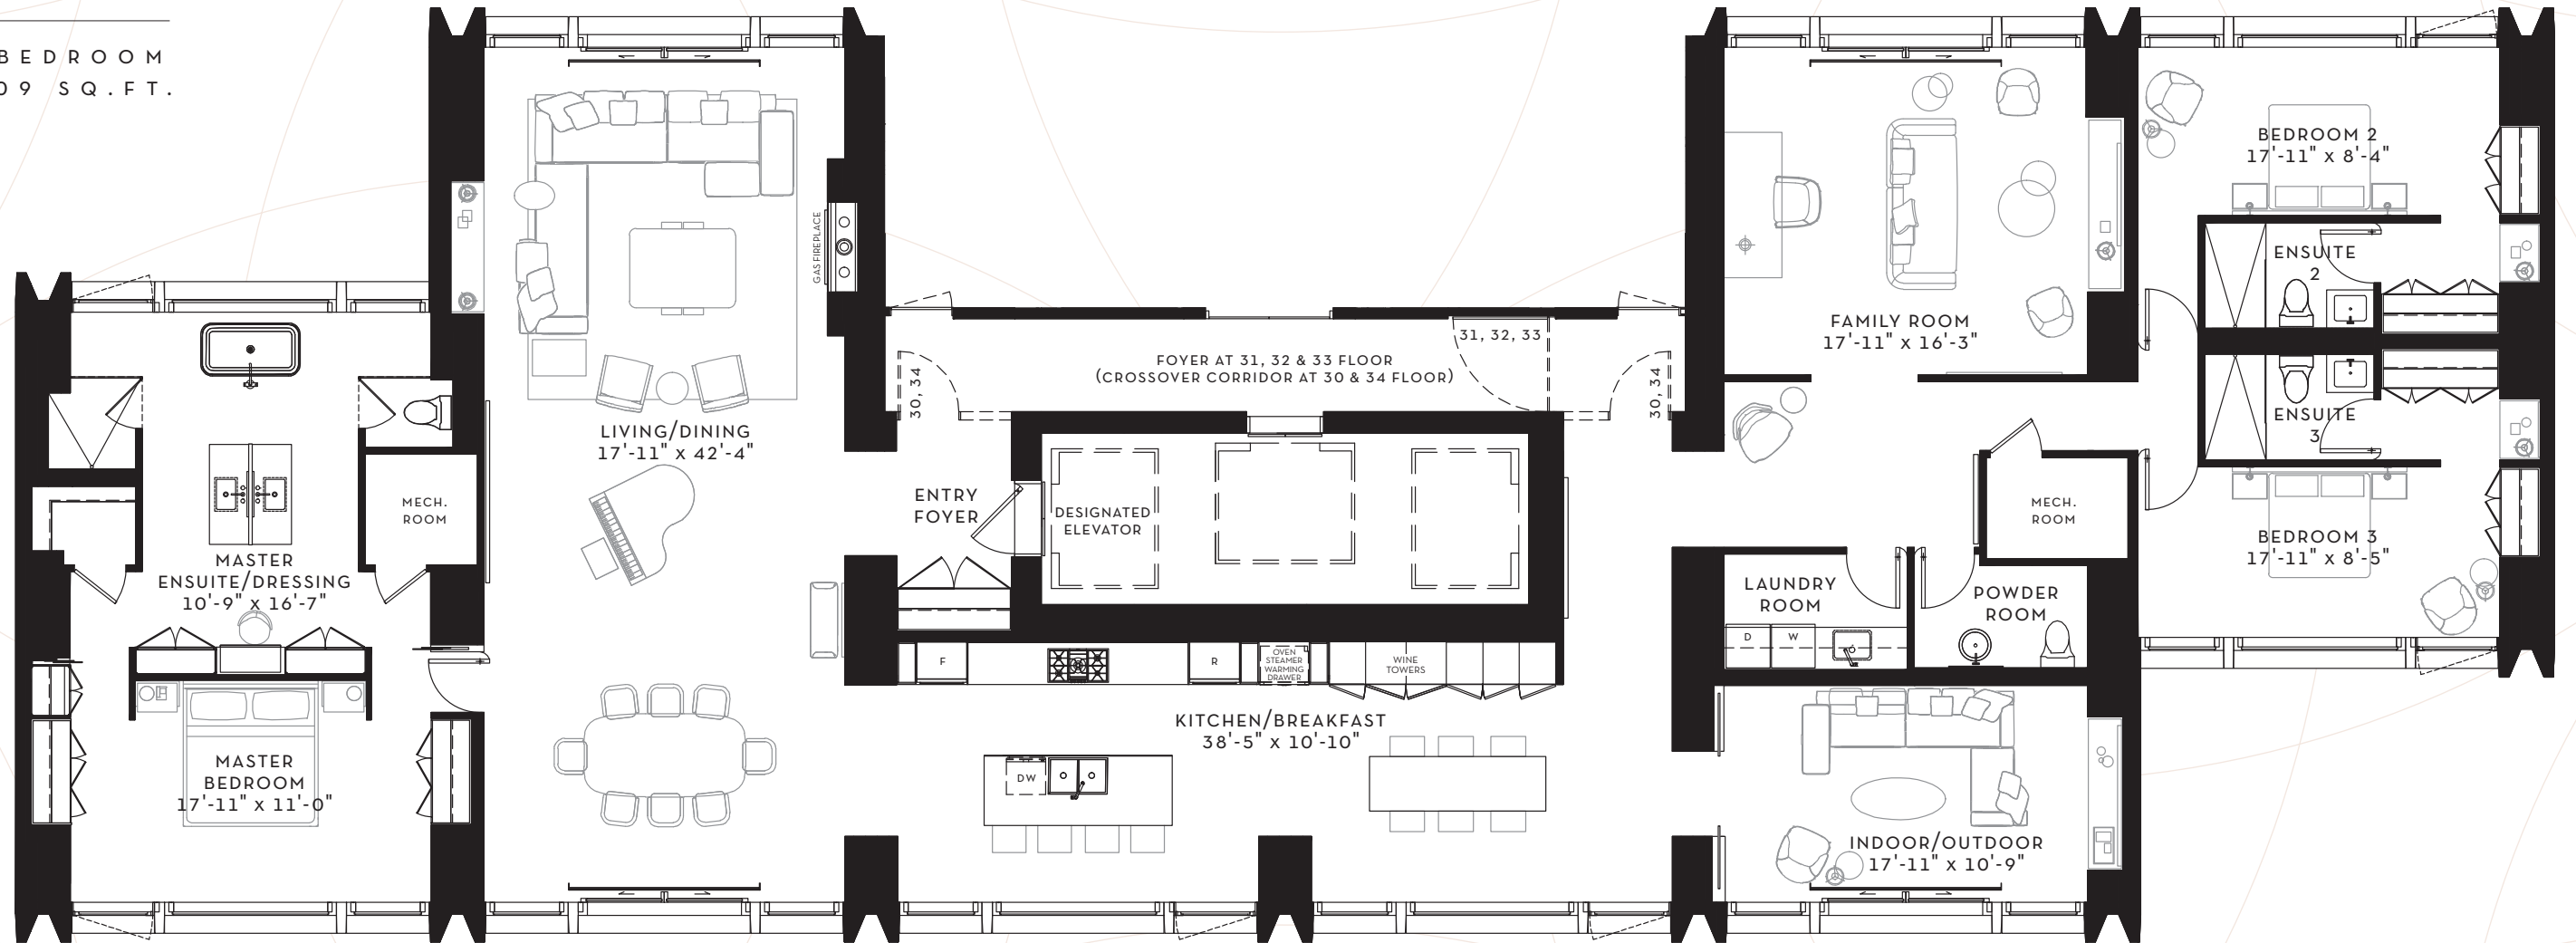

SCOLLARD

YORKVILLE

SUITE 30-34N

3 BEDROOM
4209 SQ. FT.

01

FLOOR 30-34
4209 SQ. FT.