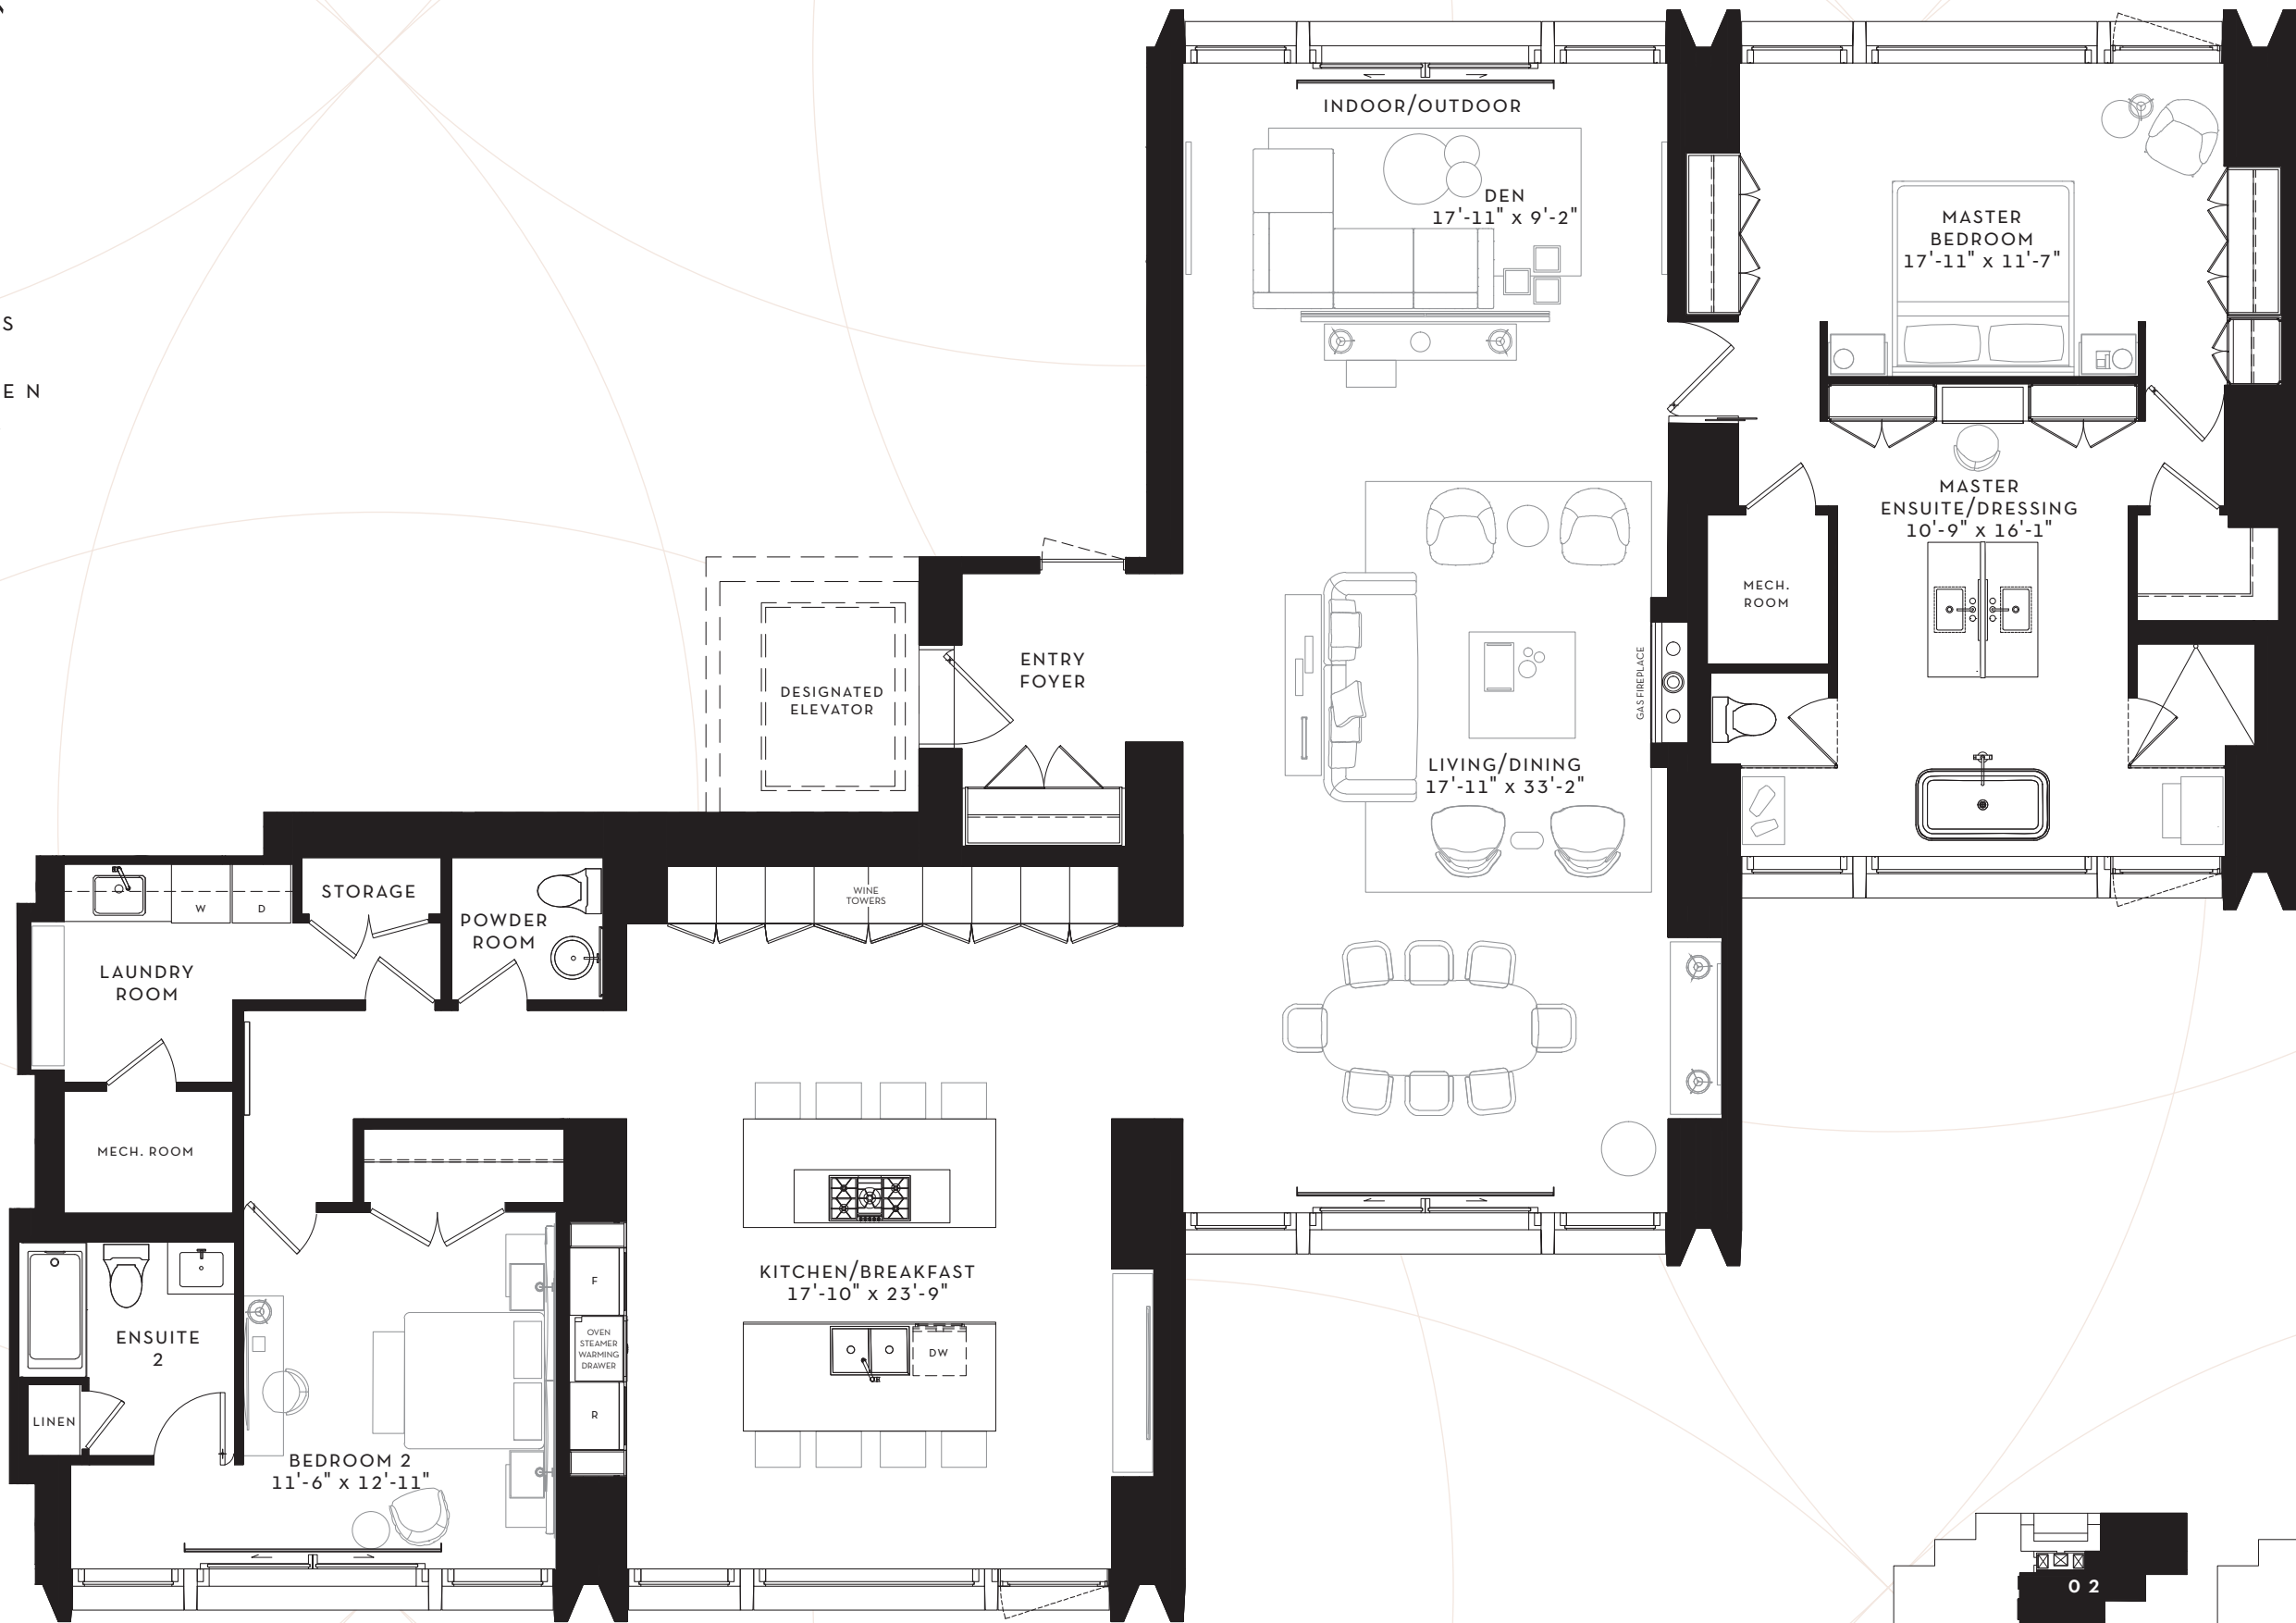

SCOLLARD

YORKVILLE

SUITE 21-27S

2 BEDROOM + DEN
2861 SQ. FT.

FLOOR 21-25
2861 SQ. FT.

FLOOR 26-27
2861 SQ. FT.