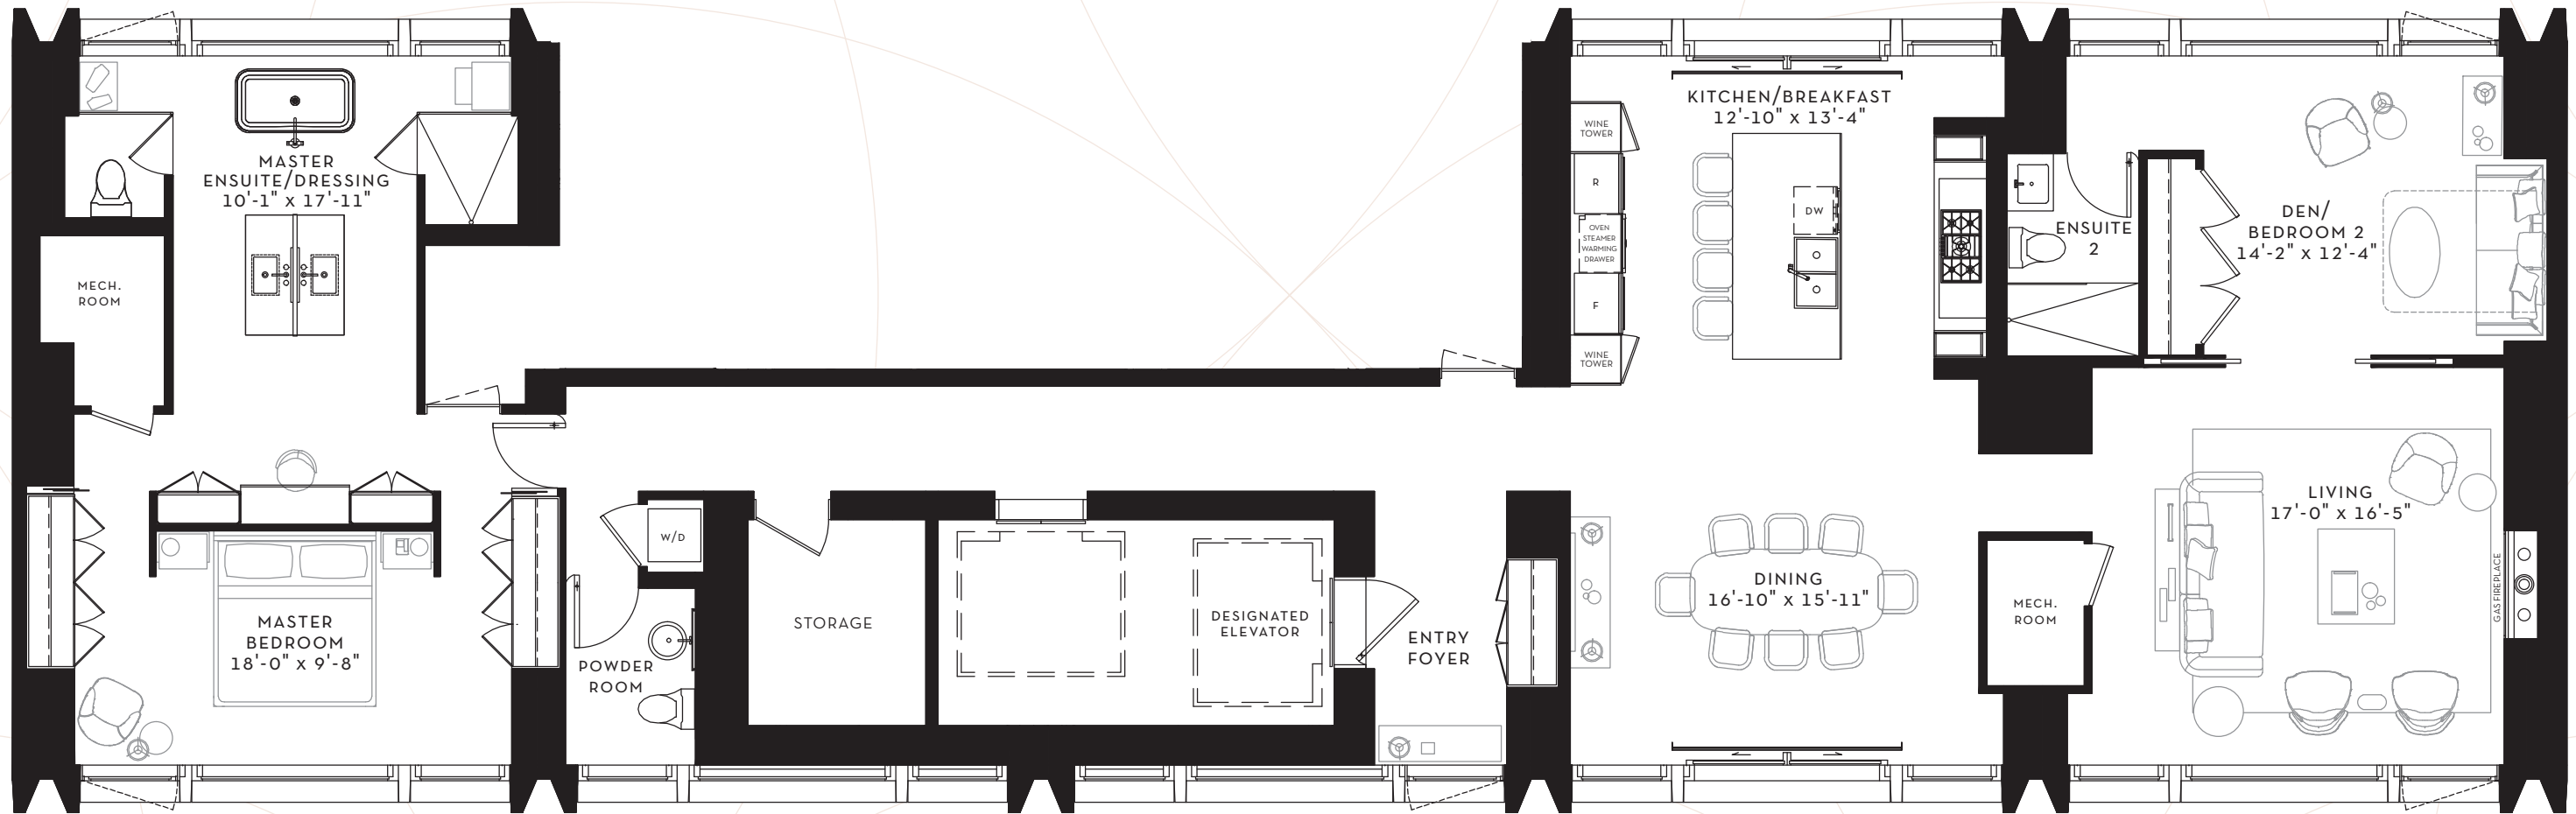

SCOLLARD

YORKVILLE

SUITE
41S

2 BEDROOM
2471 SQ. FT.

FLOOR 41
2471 SQ. FT.