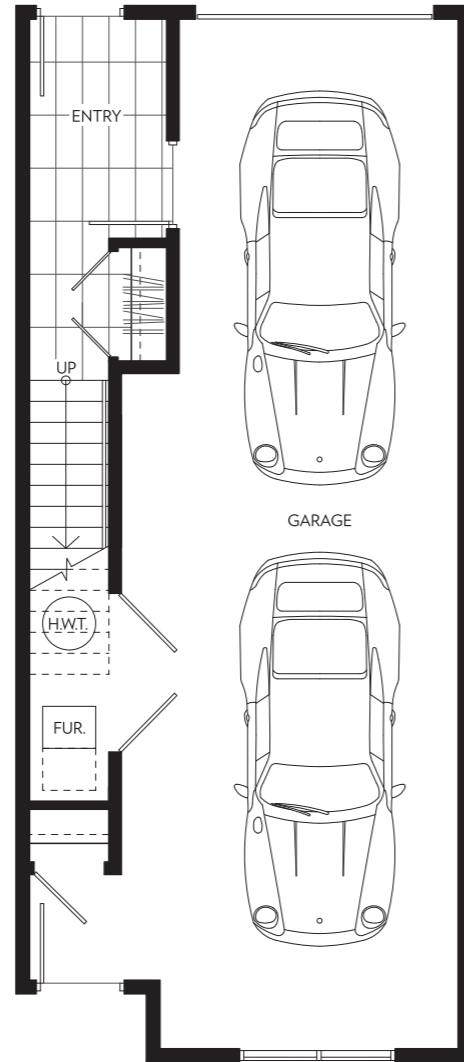

TSAWWASSEN

— LANDING —

TOWNHOME

PLAN B1, B1a

3 Bedroom

1,505-1,530 sf (Approx)

LOWER FLOOR

MAIN FLOOR

UPPER FLOOR