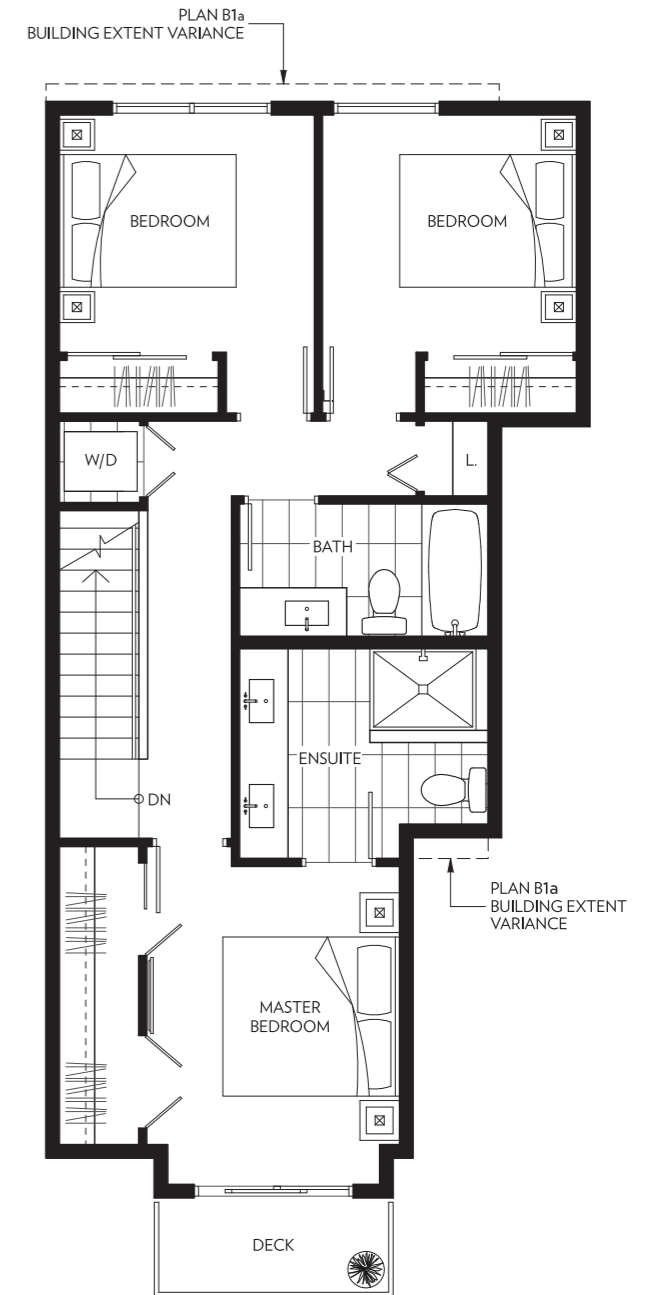

TSAWWASSEN

— LANDING —

TOWNHOME

PLAN B1, B1a

3 Bedroom

1,505-1,530 sf (Approx)

LOWER FLOOR

MAIN FLOOR

UPPER FLOOR