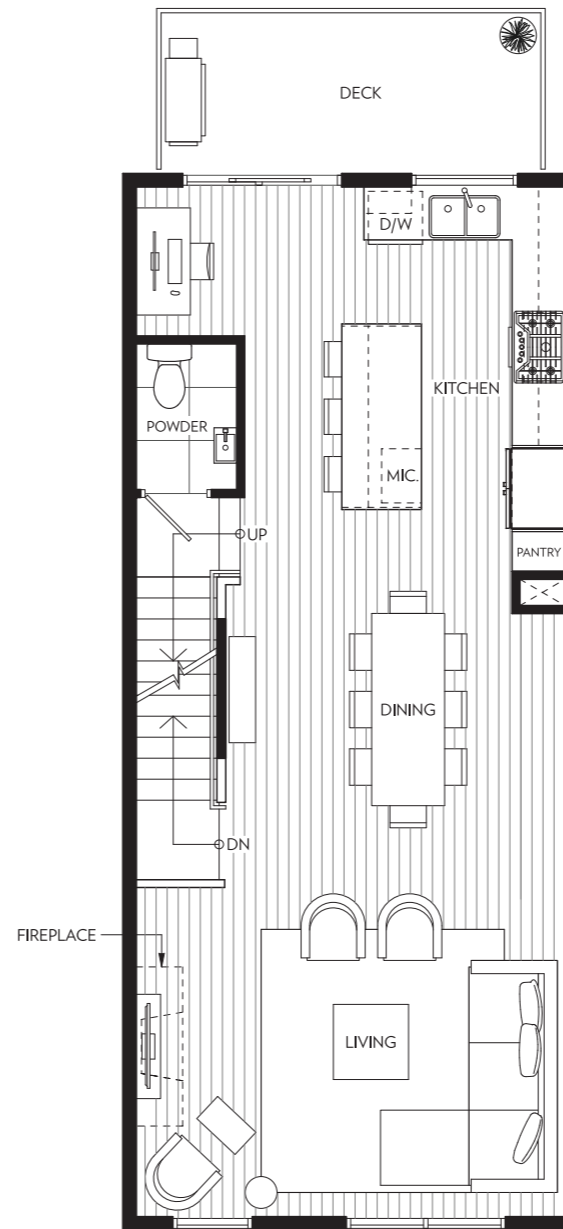

TSAWWASSEN

— LANDING —

TOWNHOME

PLAN B1, B1a

3 Bedroom

1,505-1,530 sf (Approx)

LOWER FLOOR

MAIN FLOOR

UPPER FLOOR