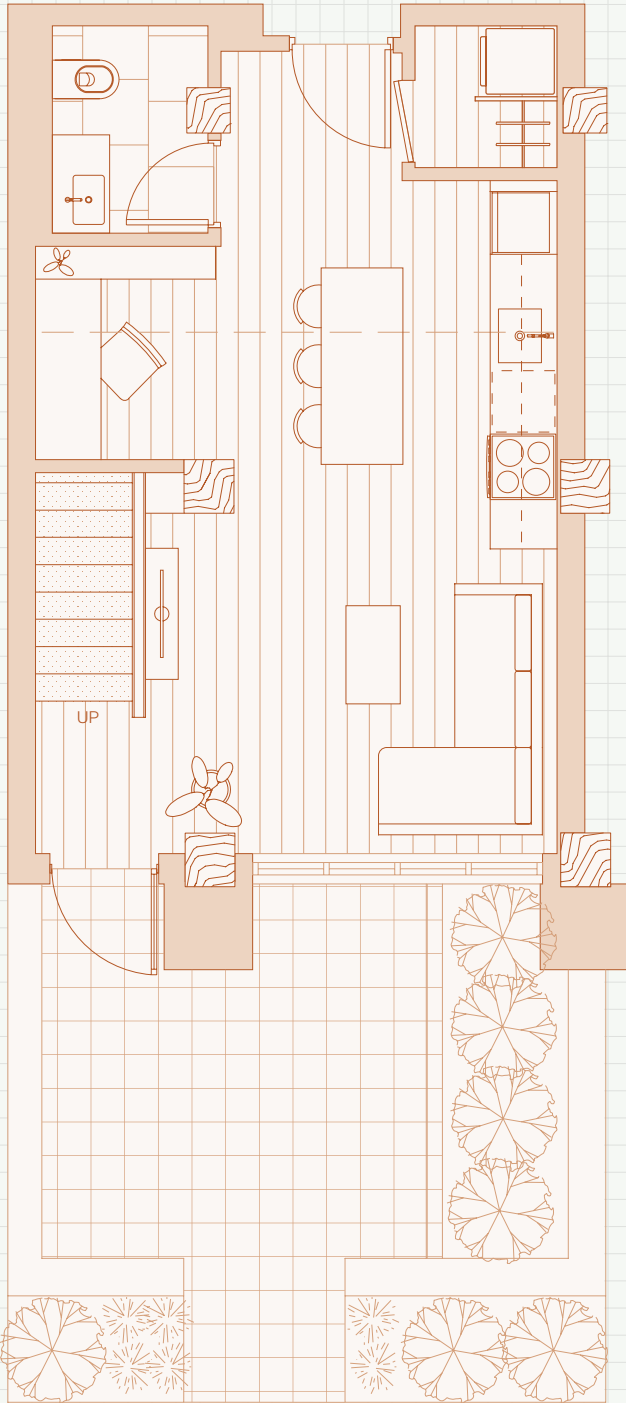

TRESAH

WEST

1 Bedroom + 1.5 Bathroom
+ Flex Loft Suite with Patio

110-113

Interior Area: 646 – 676 sqft

Exterior Area: 113 – 218 sqft

Plan B1-P

Level 1