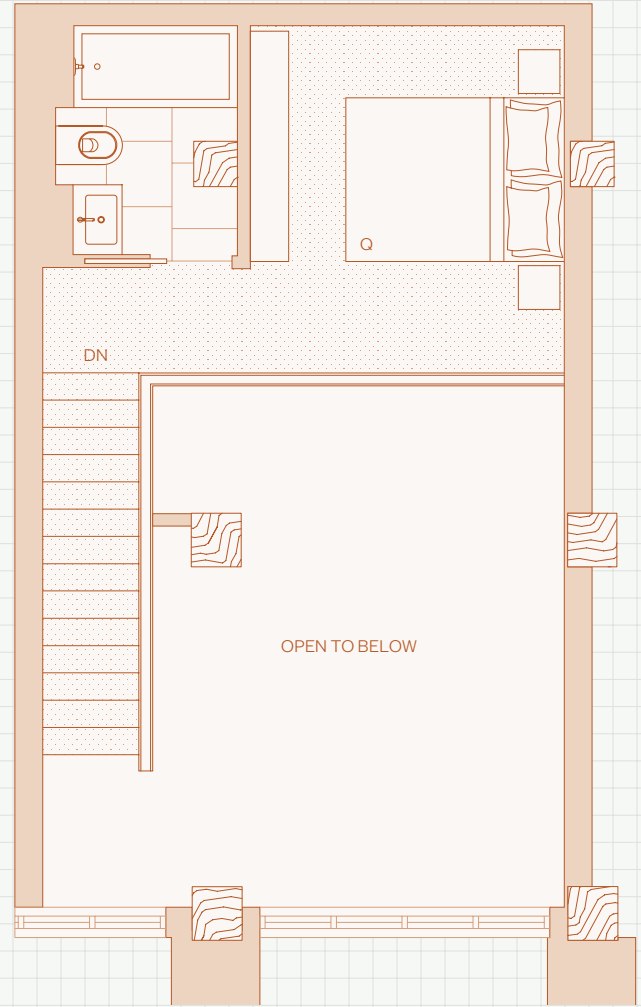

TRESAH

WEST

1 Bedroom + 1.5 Bathroom
+ Flex Loft Suite with Patio

110-113

Interior Area: 646 – 676 sqft

Exterior Area: 113 – 218 sqft

Plan B1-P

Level 1