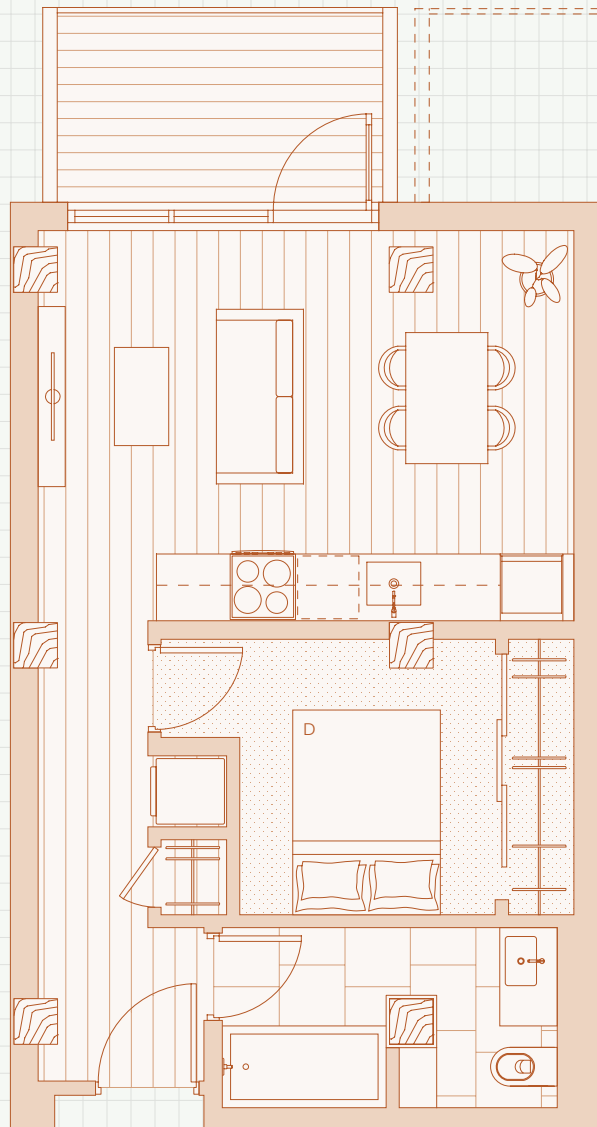

TRESAH

WEST

Junior 1 Bedroom

207-1107, 211-1111, 213-1113, 1211, 1213

Interior Area: 473 – 484 sqft

Exterior Area (if applicable): 59 sqft

Plan A1

← N