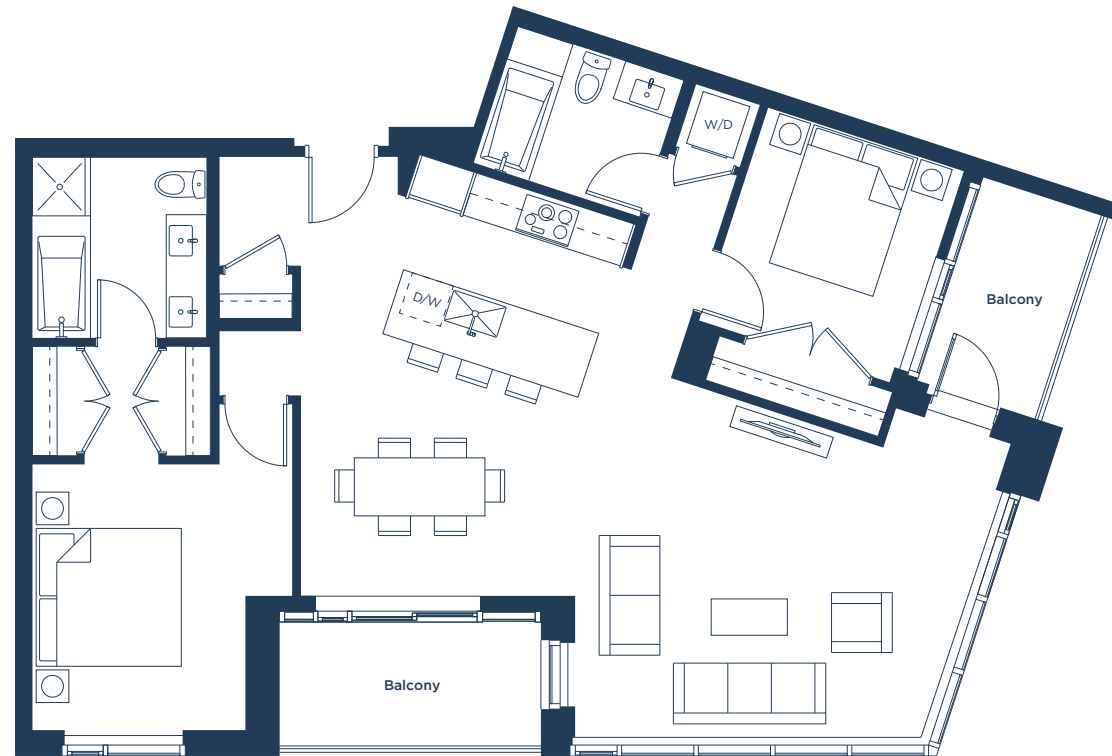

530 MICHIGAN

Plan D7

Two Bedroom

INTERIOR | 1,181 - 1,183 SQ.FT.

EXTERIOR | 150 - 312 SQ.FT.

Concert and Jawl reserve the right to make changes to floorplans, project design, specifications, finishes and features. Suite sizes, dimensions and floorplan layout may vary. Views and interior renderings shown are for general illustration purposes only and should not be relied upon to accurately represent the actual views that may be available or the actual interiors of the completed building. E.&O.E. September 2018