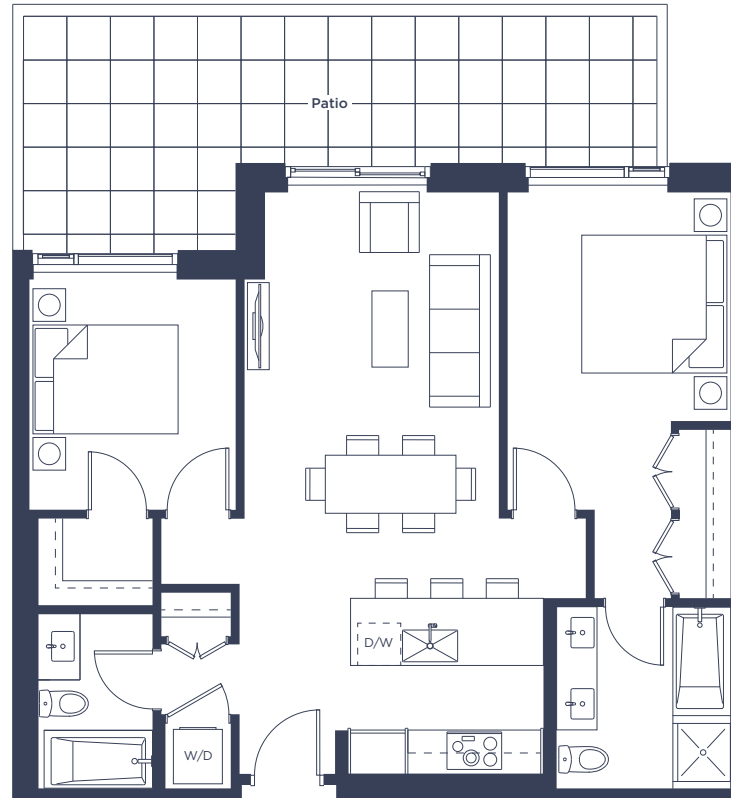

# Plan D9

Two Bedroom

INTERIOR | 894 SQ.FT.

EXTERIOR | 248 SQ.FT.

Concert and Jawl reserve the right to make changes to floorplans, project design, specifications, finishes and features. Suite sizes, dimensions and floorplan layout may vary. Views and interior renderings shown are for general illustration purposes only and should not be relied upon to accurately represent the actual views that may be available or the actual interiors of the completed building. E.&O.E. September 2018