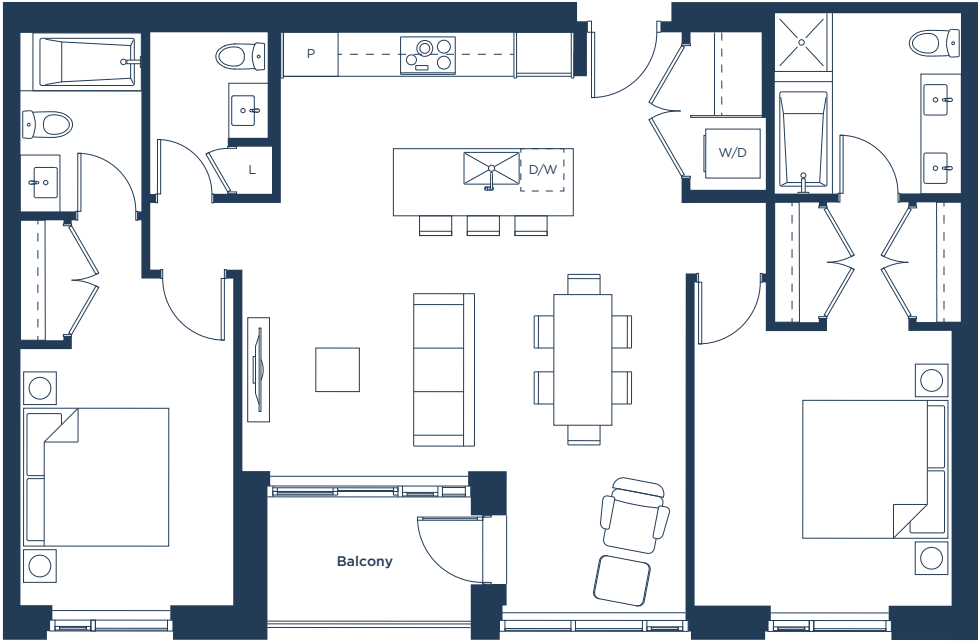

# Plan D6

Two Bedroom

INTERIOR | 1,172 SQ.FT.

EXTERIOR | 67 - 215 SQ.FT.

FLOOR 3

FLOOR 2

FLOOR 1

Concert and Jawl reserve the right to make changes to floorplans, project design, specifications, finishes and features. Suite sizes, dimensions and floorplan layout may vary. Views and interior renderings shown are for general illustration purposes only and should not be relied upon to accurately represent the actual views that may be available or the actual interiors of the completed building. E.&O.E. September 2018