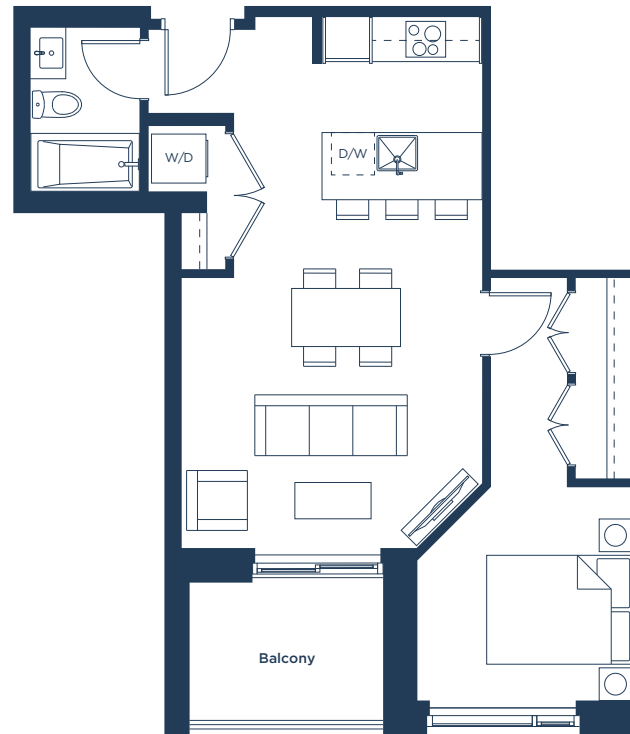

## Plan B6

### One Bedroom

INTERIOR | 609 - 611 SQ.FT.

EXTERIOR | 79 - 172 SQ.FT.

Concert and Jawl reserve the right to make changes to floorplans, project design, specifications, finishes and features. Suite sizes, dimensions and floorplan layout may vary. Views and interior renderings shown are for general illustration purposes only and should not be relied upon to accurately represent the actual views that may be available or the actual interiors of the completed building. E.&O.E. September 2018