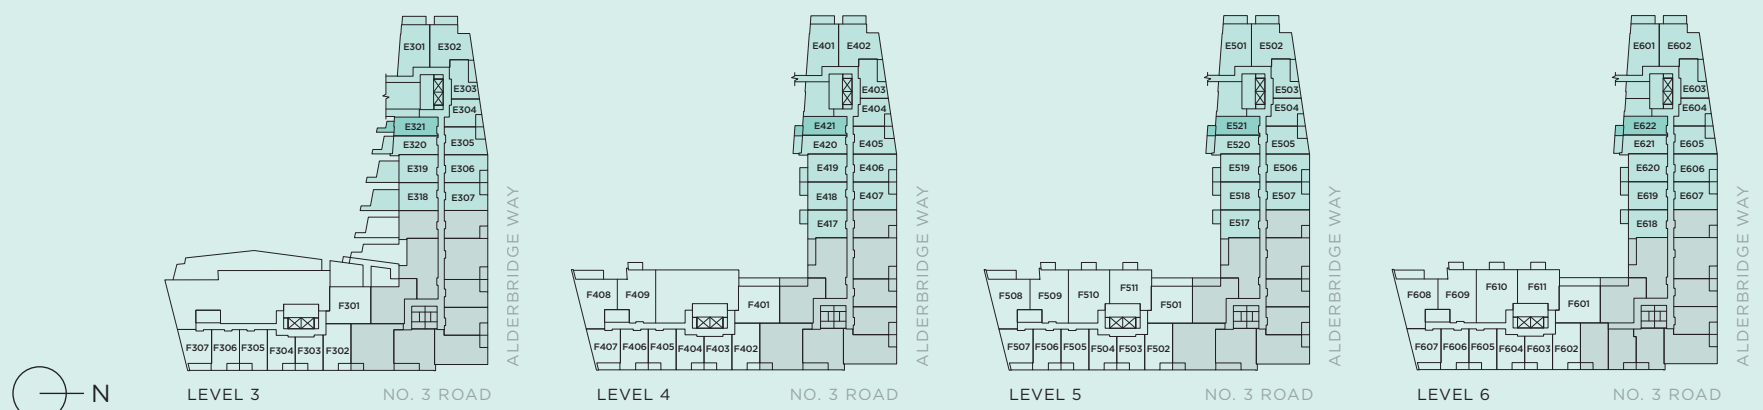

**JUNIOR  
1 BEDROOM  
1 BATHROOM**

LIVING  
477 – 483 SQFT

BALCONY  
48 – 69 SQFT

**TOTAL  
525 – 552 SQFT**

TOWER 2

ATMOSPHERE

Dimensions, sizes, specifications, layouts and materials are approximate only and subject to change without notice. E.&O.E.