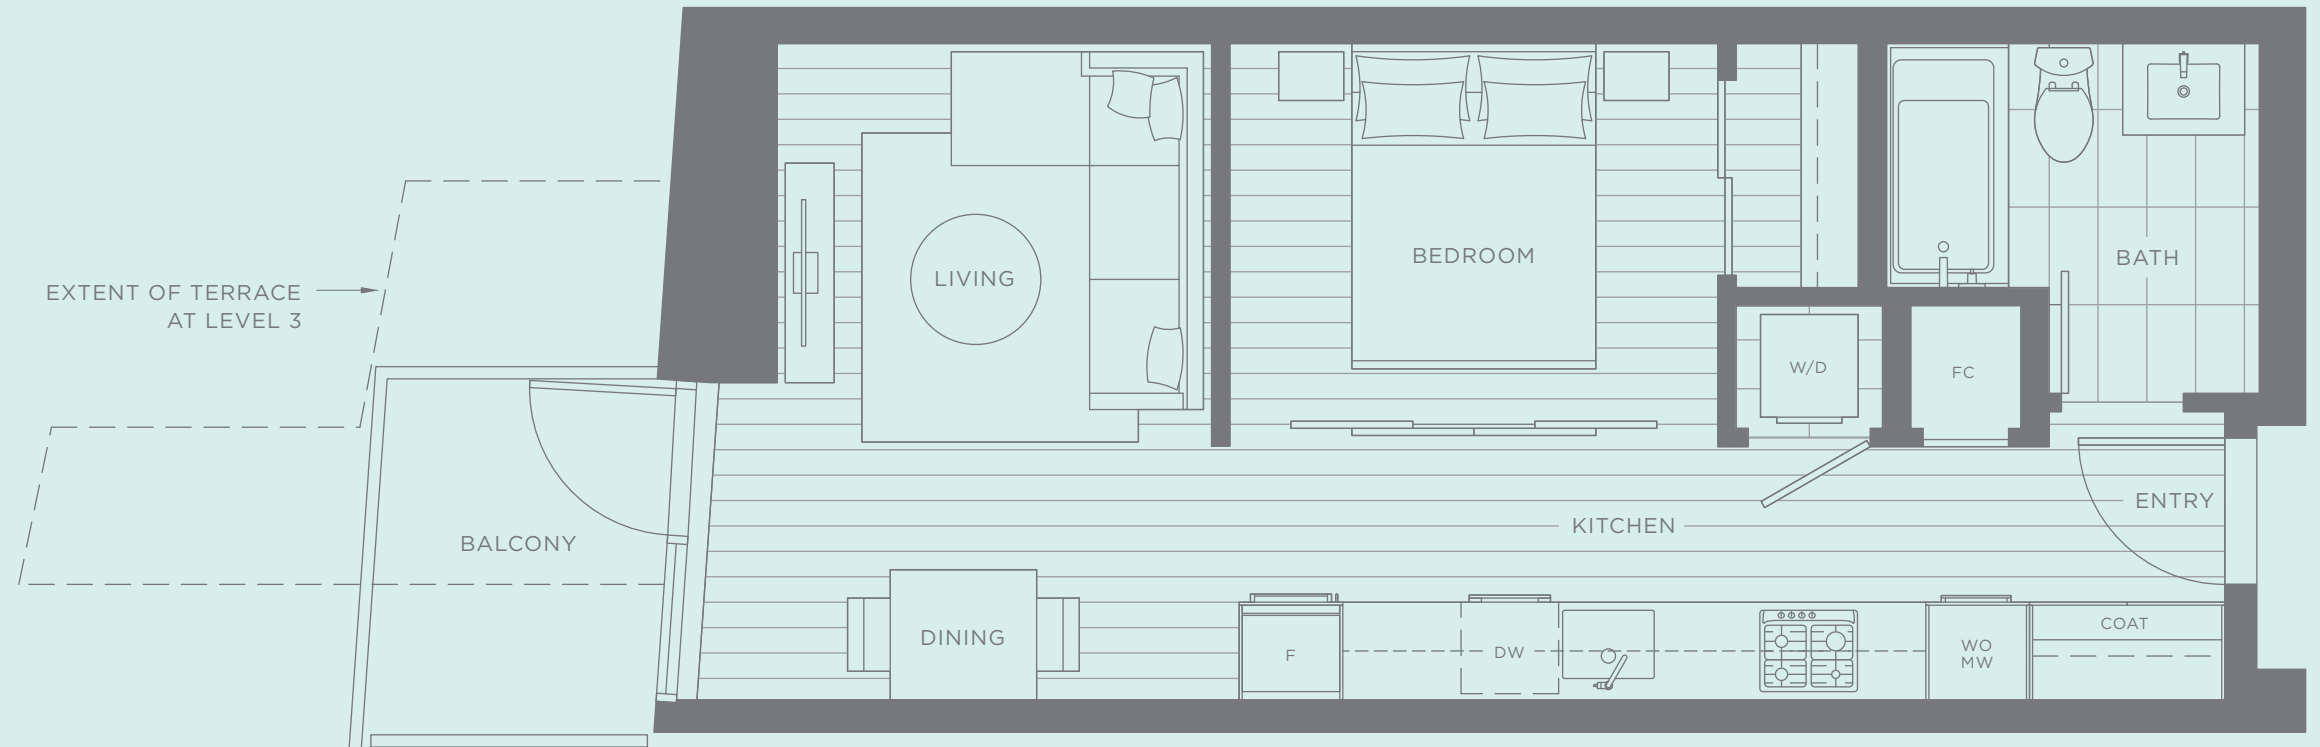

**JUNIOR  
1 BEDROOM  
1 BATHROOM**

LIVING  
477 – 483 SQFT

BALCONY  
48 – 69 SQFT

**TOTAL  
525 – 552 SQFT**

TOWER 2

ATMOSPHERE

Dimensions, sizes, specifications, layouts and materials are approximate only and subject to change without notice. E.&O.E.