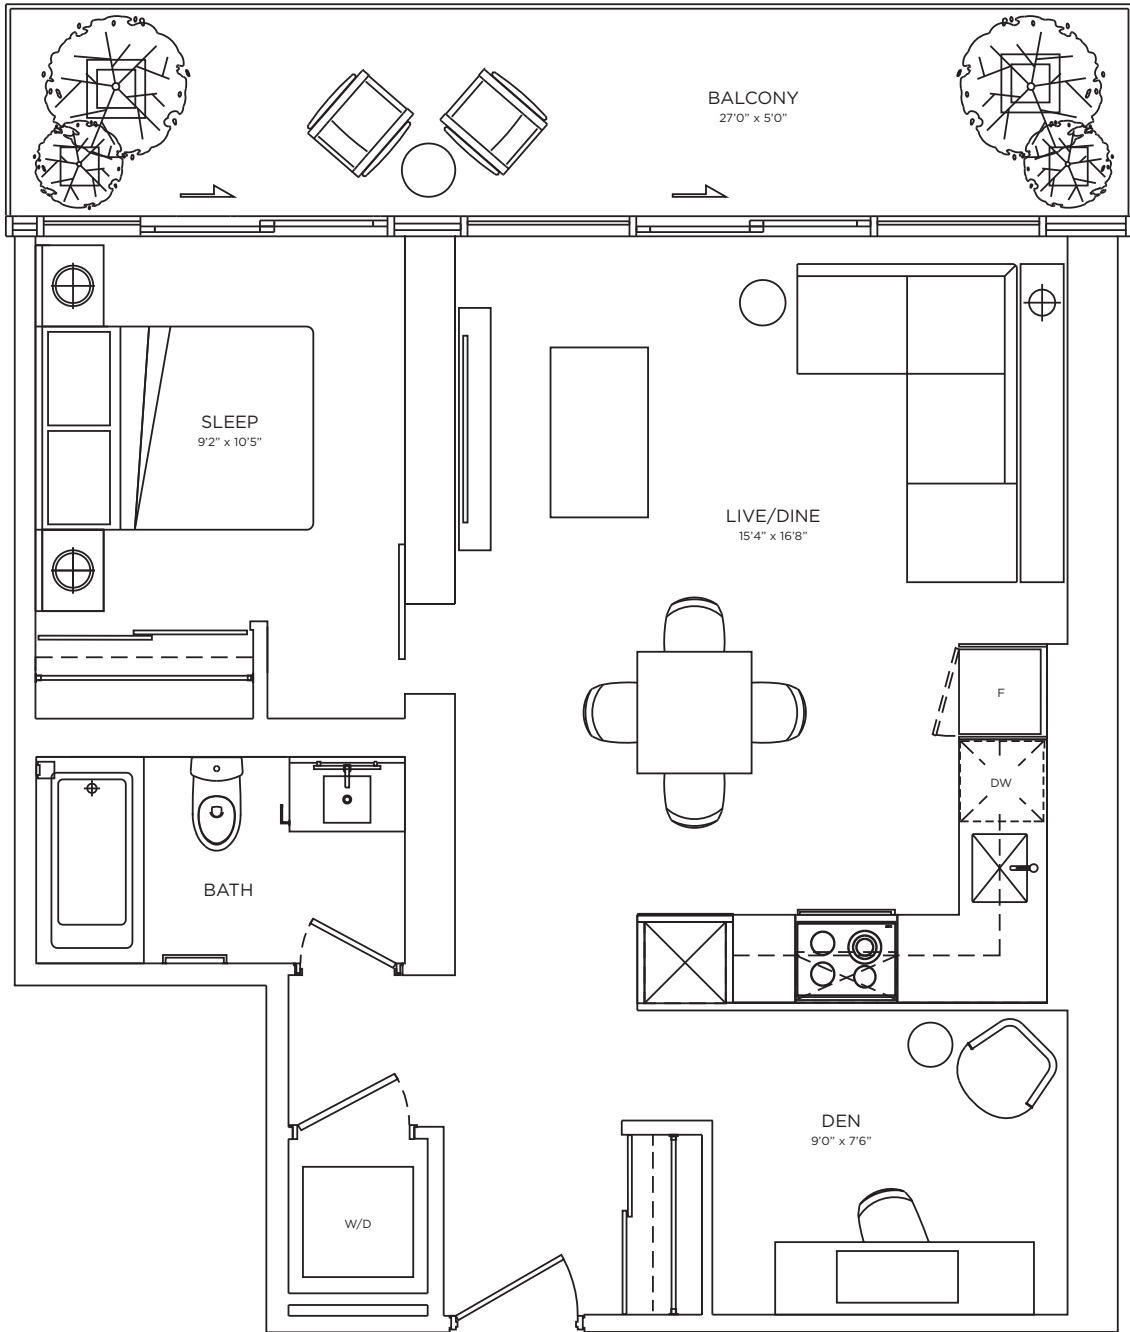

LAUREN

ONE BEDROOM + DEN | SUITE: 665 SQ FT | BALCONY: 135 SQ FT

 **GREAT GULF** | Live greatly.

All dimensions are approximate. Sizes and specifications are subject to change without notice.
E. & O. E. Actual useable floor space varies from stated floor area. All furniture is for illustrative purpose only.