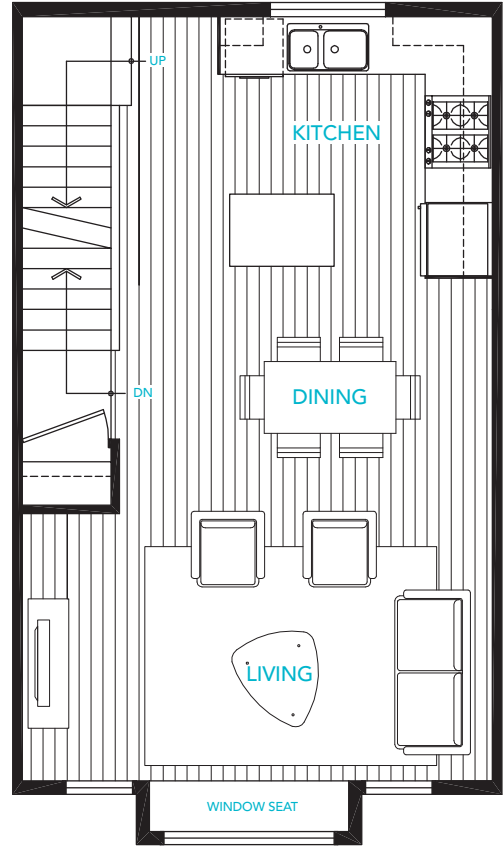

2 BEDROOM, APPROX 1,001 S.F. + 282 S.F. SKY DECK
SKY HOME C1

MAIN

UPPER

ROOF