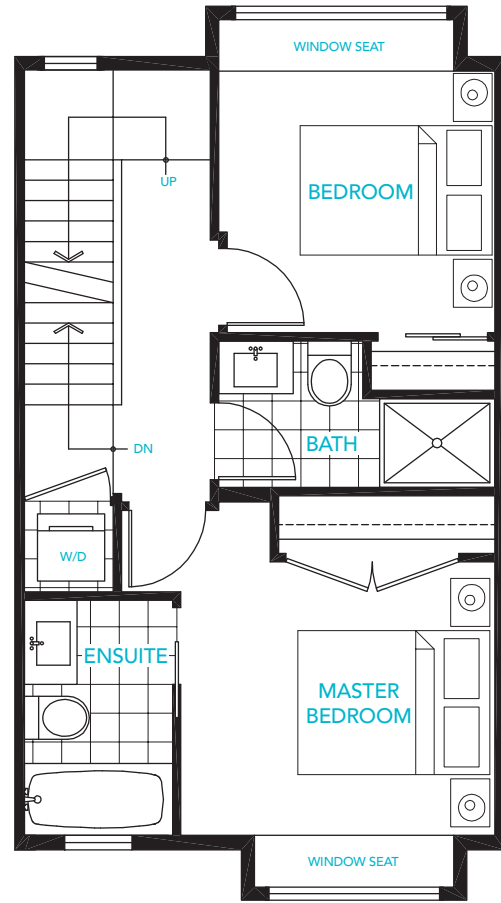

2 BEDROOM, APPROX 1,001 S.F. + 282 S.F. SKY DECK
SKY HOME C1

MAIN

UPPER

ROOF