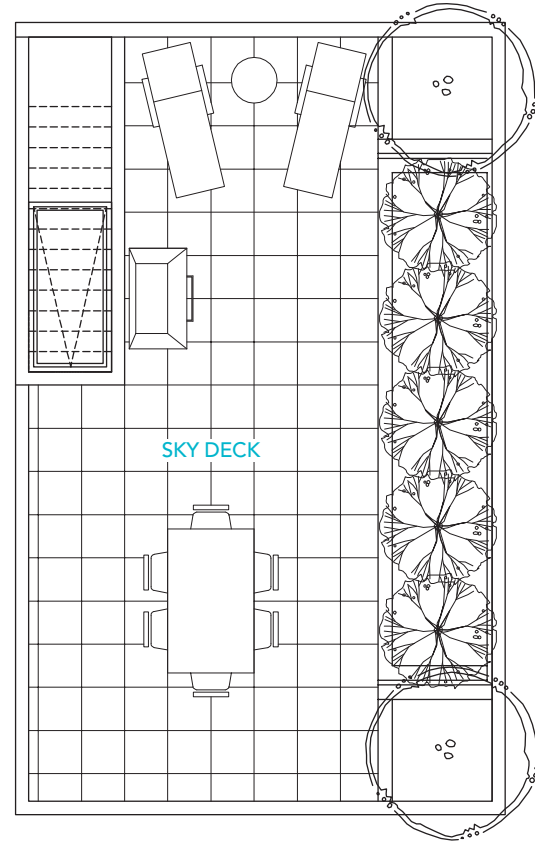

2 BEDROOM, APPROX 1,001 S.F. + 282 S.F. SKY DECK
SKY HOME C1

MAIN

UPPER

ROOF